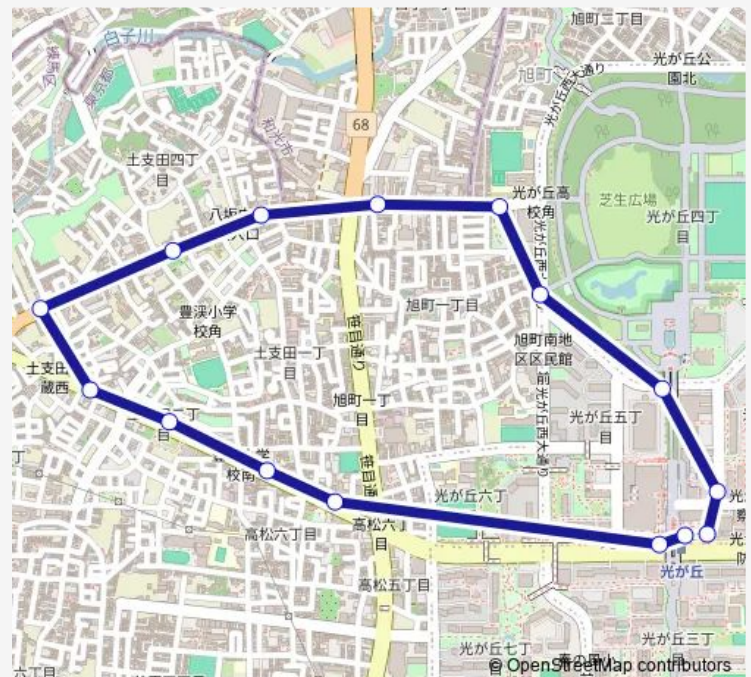

Bus 土支田循環

[Go to website](#)

Direction

光が丘駅 — 光が丘駅

15 stops

[Open route schedule](#)

光が丘駅

あかね雲公園

光が丘公園

旭町南地区区民館

光丘高校角

旭町南

土支田一丁目

土支田八幡前

土支田二丁目

土支田地蔵

高松幼稚園西

土支田の森公園入口

高松六丁目

光が丘 i m a

光が丘駅

Route schedule

光が丘駅 — 光が丘駅

Monday 06:11-18:40

Tuesday 06:11-18:40

Wednesday 06:11-18:40

Thursday 06:11-18:40

Friday 06:11-18:40

Saturday 07:15-18:00

Sunday 07:35-17:30

Route info

Direction: 光が丘駅

Stops: 15

Trip Duration: 0 hour 24 min

■ 土支田循環

BusMaps