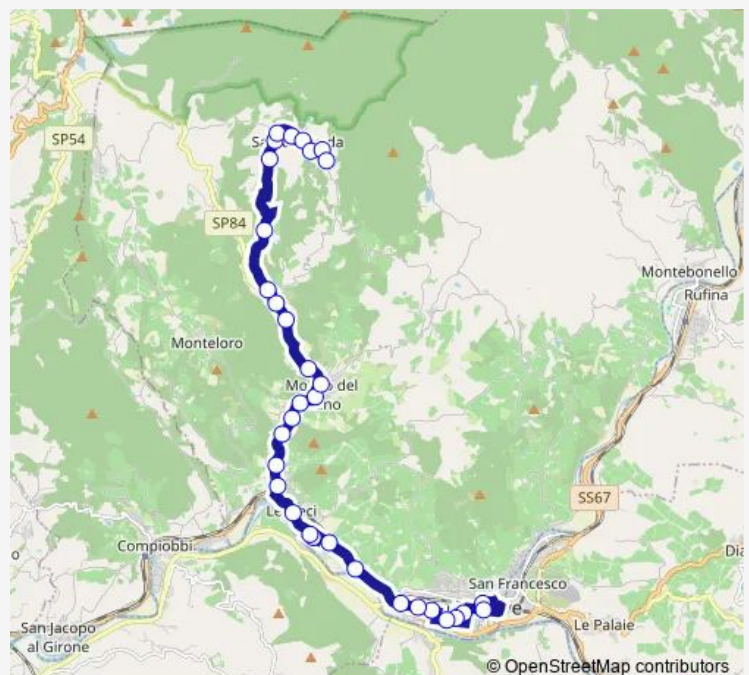

Monday 14:35-14:50

Tuesday 14:35-14:50

Wednesday 14:35-14:50

Thursday 14:35-14:50

Friday 14:35-14:50

Saturday —

Sunday —

Route info

Direction: Pontassieve Fs

Stops: 16

Trip Duration: 0 hour 15 min

Direction

Pontassieve Fs — Capolinea Santa Brigida

33 stops

[Open route schedule](#)

Pontassieve Fs