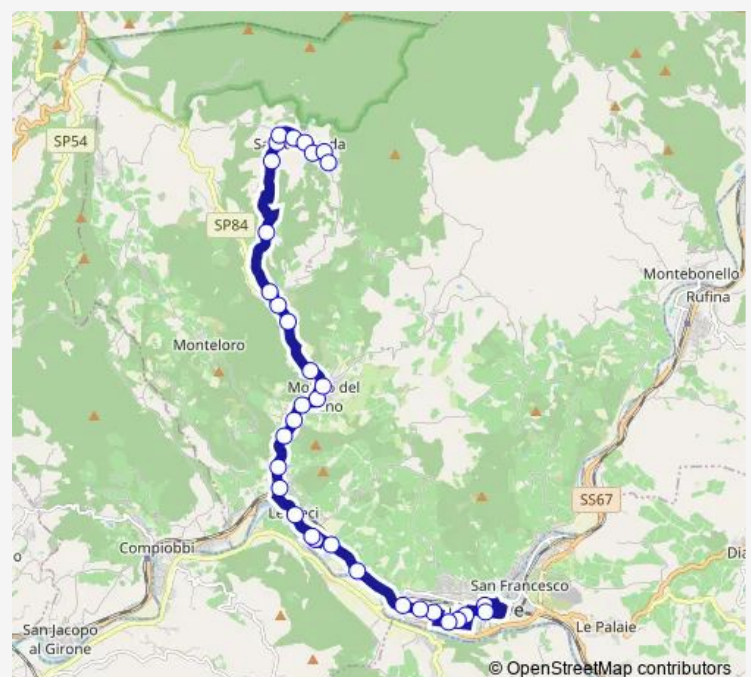

Monday 14:35-14:50

Tuesday 14:35-14:50

Wednesday 14:35-14:50

Thursday 14:35-14:50

Friday 14:35-14:50

Saturday —

Sunday —

Route info

Direction: Pontassieve Fs

Stops: 16

Trip Duration: 0 hour 15 min

Direction

Pontassieve Fs — Capolinea Santa Brigida

33 stops

[Open route schedule](#)

Pontassieve Fs