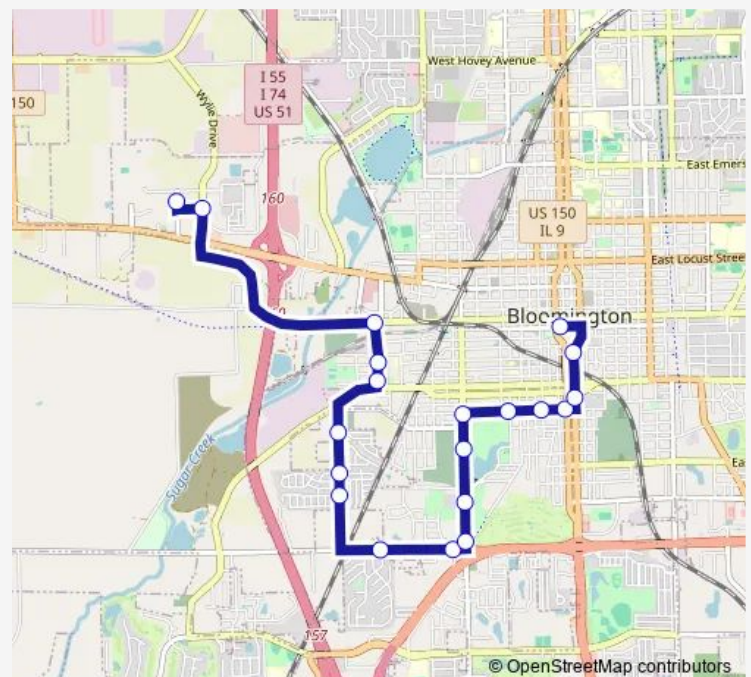

Washington St & Euclid Ave

Euclid Ave & Illinois St

Euclid Ave & Indiana St - W

Alexander Rd & Canada Ln - W

Alexander Rd & Louis Dr

Alexander Rd & Eleanor Dr

6 Points Rd & Woodhavens Dr - S

6 Points Rd & Springfield Rd

Morris Ave & 6 Points Rd

Morris Ave & Fox Hill Cir - E

Morris Ave & Miller Park Zoo - E

Morris Ave & Wood St

Wood St & Summit St

Wood St & Lee St

Wood St & Center St

Main St & Woodhill Towers

Main St & Olive St

Downtown Bloomington - 200 W Front St - Northside

Route schedule

JC Pkwy & Bettis Dr — Downtown Bloomington - 200 W Front St - Northside

Monday	05:45-19:45
Tuesday	05:45-19:45
Wednesday	05:45-19:45
Thursday	05:45-19:45
Friday	05:45-19:45
Saturday	06:45-19:45
Sunday	06:45-17:45

Route info

Direction: JC Pkwy & Bettis Dr

Stops: 20

Trip Duration: 0 hour 27 min

■ Silver Route

BusMaps

Direction

Downtown Bloomington - 200 W Front St - Northside — JC Pkwy & Bettis Dr