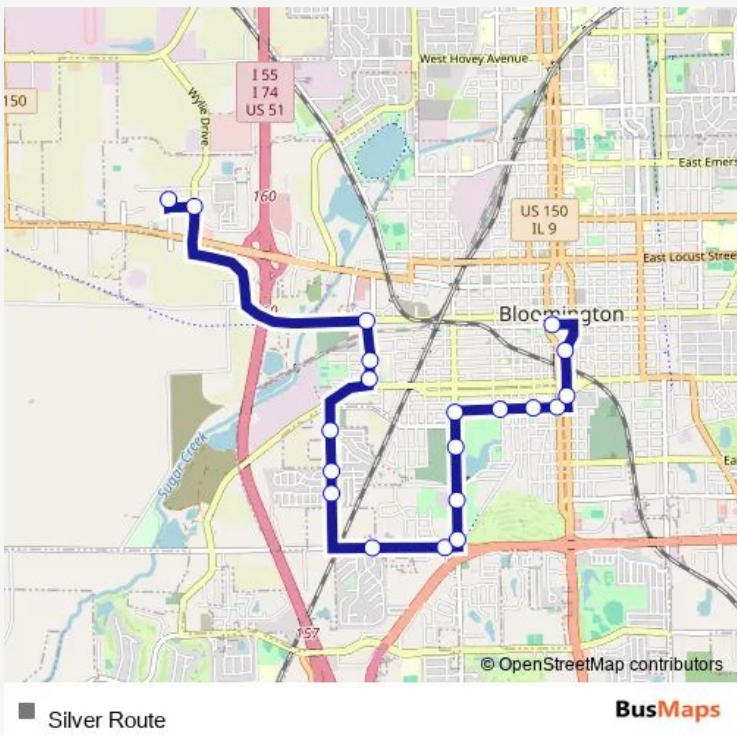

## Bus Silver Route

[Go to website](#)

**Direction**  
 JC Pkwy & Bettis Dr — Downtown Bloomington - 200 W Front St - Northside

20 stops

[Open route schedule](#)

- JC Pkwy & Bettis Dr
- Bettis Dr & Wylie Dr
- Washington St & Euclid Ave
- Euclid Ave & Illinois St
- Euclid Ave & Indiana St - W
- Alexander Rd & Canada Ln - W
- Alexander Rd & Louis Dr
- Alexander Rd & Eleanor Dr
- 6 Points Rd & Woodhavens Dr - S
- 6 Points Rd & Springfield Rd
- Morris Ave & 6 Points Rd
- Morris Ave & Fox Hill Cir - E
- Morris Ave & Miller Park Zoo - E
- Morris Ave & Wood St
- Wood St & Summit St
- Wood St & Lee St
- Wood St & Center St
- Main St & Woodhill Towers
- Main St & Olive St
- Downtown Bloomington - 200 W Front St - Northside

Route schedule

JC Pkwy & Bettis Dr — Downtown Bloomington - 200 W Front St - Northside

Monday	05:45-19:45
Tuesday	05:45-19:45
Wednesday	05:45-19:45
Thursday	05:45-19:45
Friday	05:45-19:45
Saturday	06:45-19:45
Sunday	06:45-17:45

**Route info**

Direction: JC Pkwy & Bettis Dr

Stops: 20

Trip Duration: 0 hour 27 min

## Direction

Downtown Bloomington - 200 W Front St - Northside — JC Pkwy & Bettis Dr

21 stops

[Open route schedule](#)

Downtown Bloomington - 200 W Front St - Northside

Coliseum

Center St & Oakland Ave

Oakland & Mason