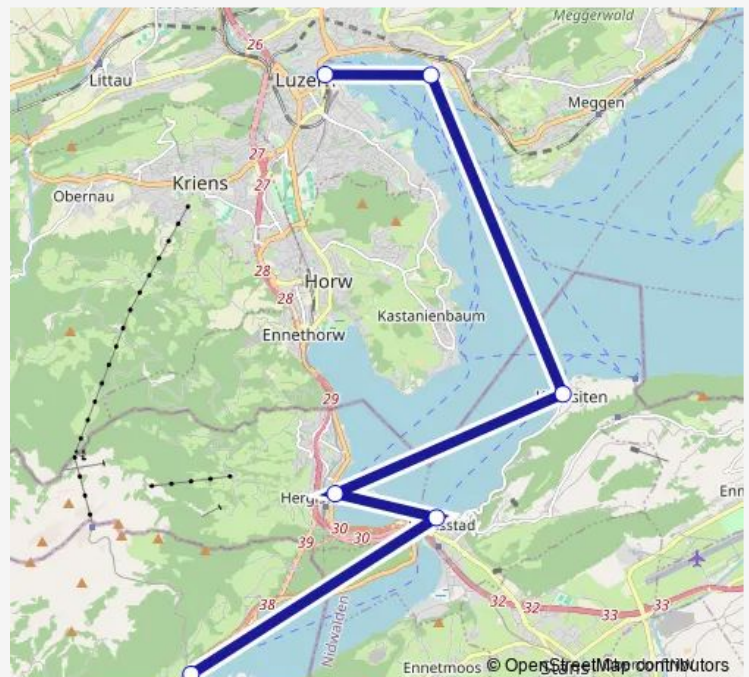

Wednesday 14:07

Thursday 14:07

Friday 14:07

Saturday 14:07

Sunday 14:07

Route info

Direction: Alpnachstad (See)

Stops: 6

Trip Duration: 1 hour 20 min

■ 3601 — BAT 3601

Direction

Luzern Bahnhofquai — Alpnachstad (See)

6 stops

[Open route schedule](#)

Luzern Bahnhofquai

Verkehrshaus-Lido

Route info

Direction: Luzern Bahnhofquai

Stops: 6

Trip Duration: 1 hour 19 min

Direction

Alpnachstad (See) — Luzern Bahnhofquai

5 stops

[Open route schedule](#)

Tuesday 15:17

Wednesday 15:17

Thursday 15:17

Friday 15:17

Saturday 15:17

Sunday 15:17

Route info

Direction: Alpnachstad (See)