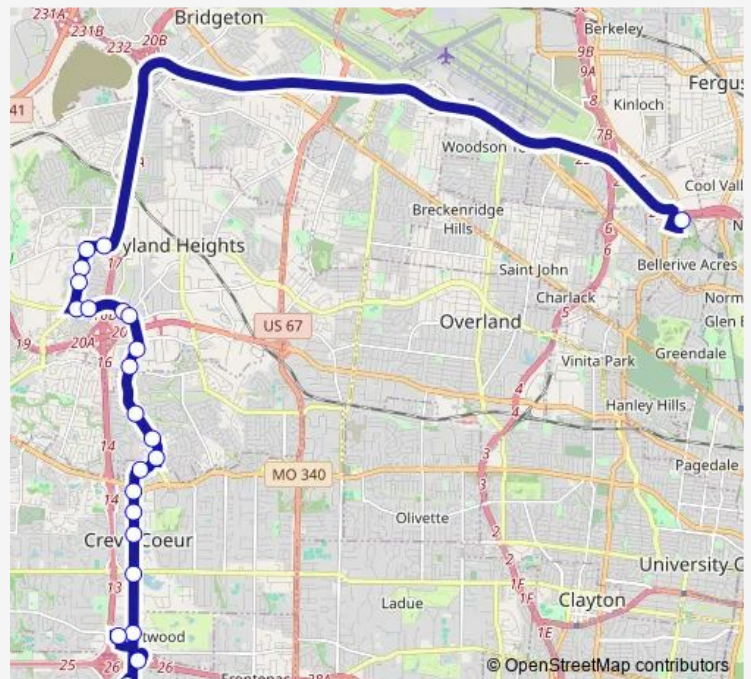

Bus 98 Ballas-North Hanley

[Go to website](#)

Direction
 North Hanley Transit Center — Ballas Transit Center
 23 stops
[Open route schedule](#)

- North Hanley Transit Center
- Dorsett @ Mckelvey Hill Wb
- Mckelvey @ Dorsett Sb
- Mckelvey @ Dawn Beth Sb
- Mckelvey @ Glenlea Sb
- Marine @ Mckelvey Eb
- Marine @ Whisper Hollow Eb
- Westport Plaza @ Progress Parkway Eb
- Westport Plaza @ FEE FEE Eb
- Craig @ Lackland Sb
- Craig @ Craigshire Sb
- Craig @ Craig Elementary School Sb
- Craig @ Craigview Sb
- Craig @ Debonnaire Sb
- NEW Ballas @ City Place Sb
- NEW Ballas @ Olive Sb
- NEW Ballas @ OLD Ballas Sb
- NEW Ballas @ Post Office Sb
- NEW Ballas @ Ladue Sb
- NEW Ballas @ VON Gontard Sb
- Mercy Hospital Driveway

Route info
 Direction: North Hanley Transit Center
 Stops: 23
 Trip Duration: 0 hour 40 min

98 — Ballas-North Hanley

Missouri Baptist Hospital Loop

Ballas Transit Center

Direction

Ballas Transit Center — North Hanley Transit Center

21 stops

[Open route schedule](#)

Ballas Transit Center

Missouri Baptist Hospital Loop

Mercy Hospital Driveway

NEW Ballas @ Ronyn Park Nb

NEW Ballas @ Ladue Nb

NEW Ballas @ City Government Center Nb

Route info

Direction: Ballas Transit Center

Stops: 21

Trip Duration: 0 hour 39 min

98 Bus time schedules and route maps are available in an offline PDF at busmaps.com. Use the busmaps.com website to see live bus times, train schedule or subway schedule, and step-by-step directions for all public transit in Clayton