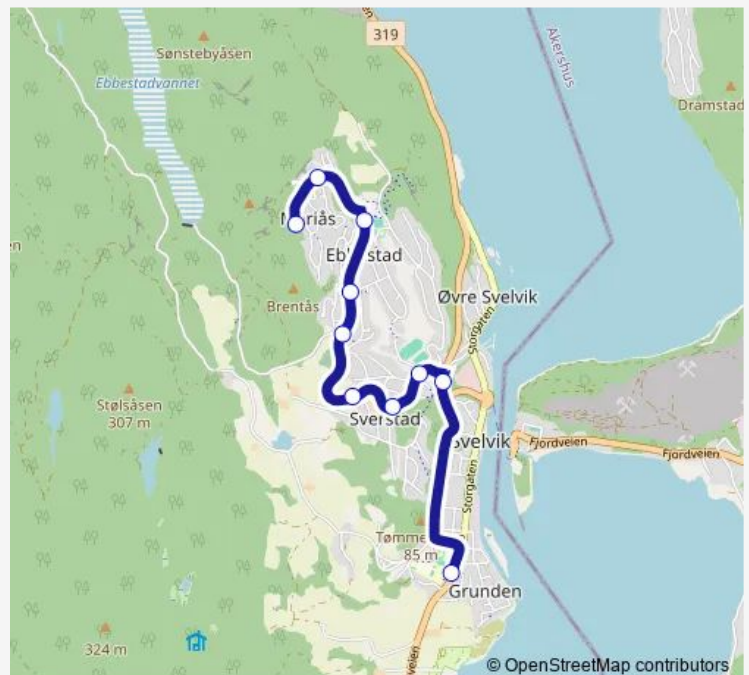

Tuesday 13:15-14:25

Wednesday 12:45-14:25

Thursday 13:15-14:25

Friday 12:45-14:25

Saturday —

Sunday —

Route info

Direction: Svelvik ungdomsskole

Stops: 15

Trip Duration: 0 hour 15 min

98 — Mariås - Tangen - Berger

BusMaps

Direction

Mariås — Tangen fjordpark

20 stops

[Open route schedule](#)