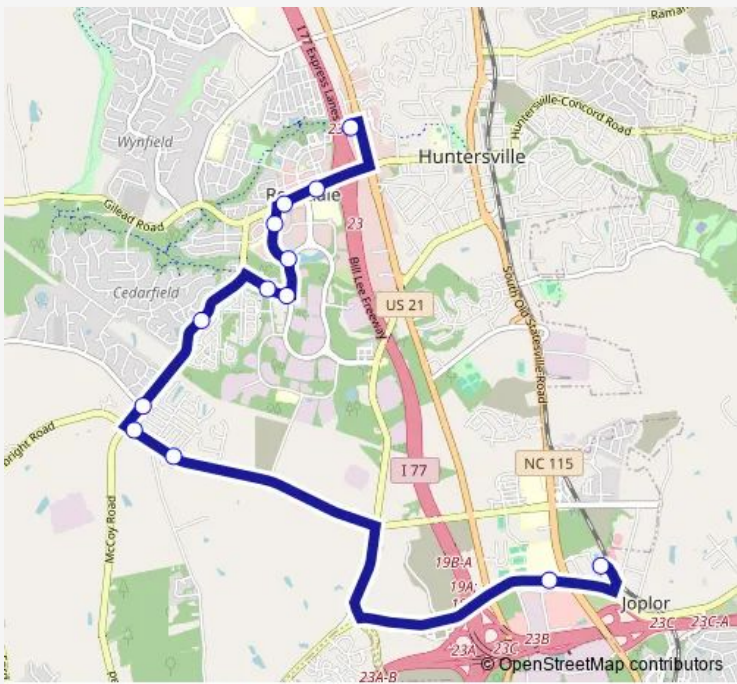

Bus 98 Village Rider-Mccoy Road

[Go to website](#)

Direction
 Bryton Town Center Dr @ Walmart (Southbound) —
 Huntersville Gateway Park & Ride

13 stops

[Open route schedule](#)

- Bryton Town Center Dr @ Walmart (Southbound)
- Alexandriana Rd & Northlake Auto Plaza Bv
- Hambright Rd & Comanche Rd
- Hambright Rd & Cimmaron Rd
- Mccoy Rd & Toronto Pl
- Mccoy Rd & Stratton Farm Rd
- Julian Clark Av & Lindley Dr
- Julian Clark Av & Reese Blvd W
- Boren St & Reese Blvd W
- Boren St & Kincey Av
- Gilead Rd @ Torrence Village
- Gilead Rd @ Huntersville Presbyterian Hospital
- Huntersville Gateway Park & Ride

Route schedule
 Bryton Town Center Dr @ Walmart (Southbound) —
 Huntersville Gateway Park & Ride

Monday	08:26-18:26
Tuesday	08:26-18:26
Wednesday	08:26-18:26
Thursday	08:26-18:26
Friday	08:26-18:26
Saturday	08:26-18:26
Sunday	09:58-16:58

Route info

Direction: Bryton Town Center Dr @ Walmart (Southbound)

Stops: 13

Trip Duration: 0 hour 20 min

Direction

Huntersville Gateway Park & Ride — Bryton Town Center Dr @ Walmart (Southbound)

12 stops

[Open route schedule](#)

Huntersville Gateway Park & Ride

Gilead Rd & Reese Blvd

Boren St @ Lowes Foods

Boren St & Reese Blvd W

Julian Clark & Professional Center

Mccoy Rd & Stratton Farm Rd

Mccoy Rd & Toronto Pl

Hambright Rd & Frontier Rd