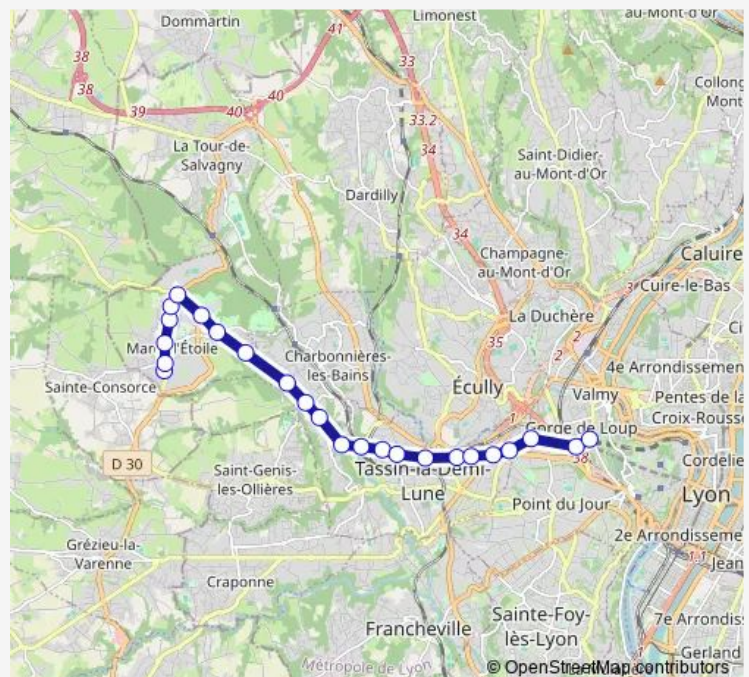

Demi-Lune Clémenceau

Demi-Lune Vauboin

Eglise Demi-Lune

Route schedule

Marcy Campus Sanofi — Gorge de Loup

Monday 06:00-21:00

Tuesday 06:00-21:00

Wednesday 06:00-21:00

Thursday 06:00-21:00

Friday 06:00-21:00

Saturday 06:00-21:00

Sunday 08:00-21:00

Route info

Direction: Marcy Campus Sanofi

Stops: 24

Trip Duration: 0 hour 29 min

98 — Marcy Campus Sanofi -> Gorge de Loup

Montribloud

La Vallonnière

Gorge de Loup

Direction

Marcy Campus Sanofi — Gorge de Loup

24 stops

[Open route schedule](#)