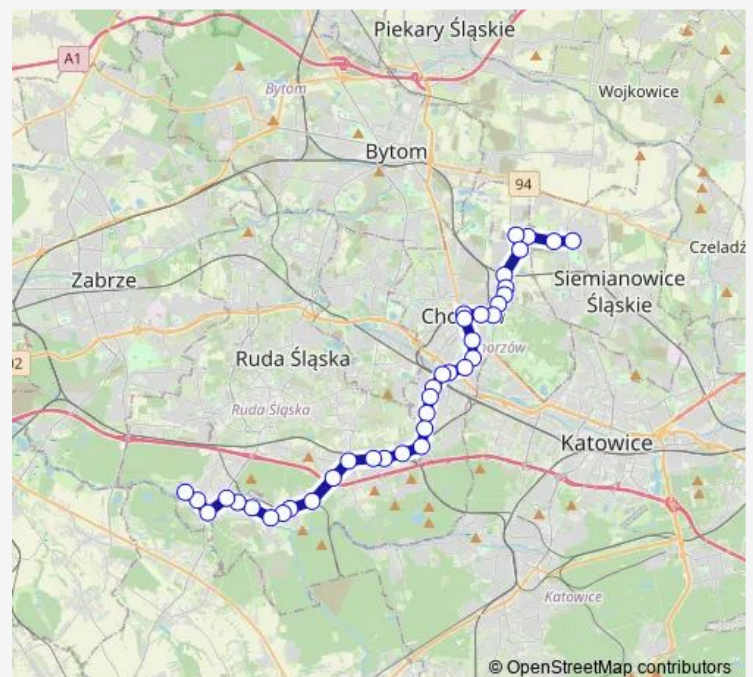

### Route schedule

Michałkowice Plac 11 Listopada — Halemba Pętla

Monday —

Tuesday 04:41-15:35

Wednesday —

Thursday —

Friday —

Saturday 04:41-20:40

### Route info

Direction: Michałkowice Plac 11 Listopada

Stops: 38

Trip Duration: 0 hour 57 min

■ 98

BusMaps

Chorzów Batory Klonowa

Kochłowice Rondo Gębały