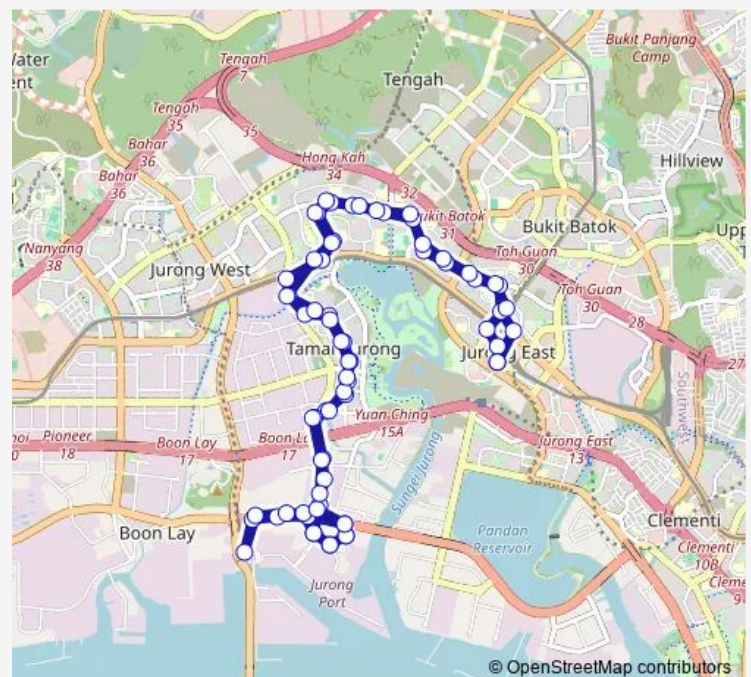

Blk 117

Opp Blk 65

Jurong Sec Sch

Route schedule

Jurong East Int — Jurong East Int

Monday	05:30
Tuesday	05:30
Wednesday	05:30
Thursday	05:30
Friday	05:30
Saturday	05:30
Sunday	05:30

Route info

Direction: Jurong East Int

Stops: 69

Trip Duration: 1 hour 47 min

■ 98

BusMaps

Opp Blk 158

Cisco Recall

Corp PI

Bef Jln Terusan