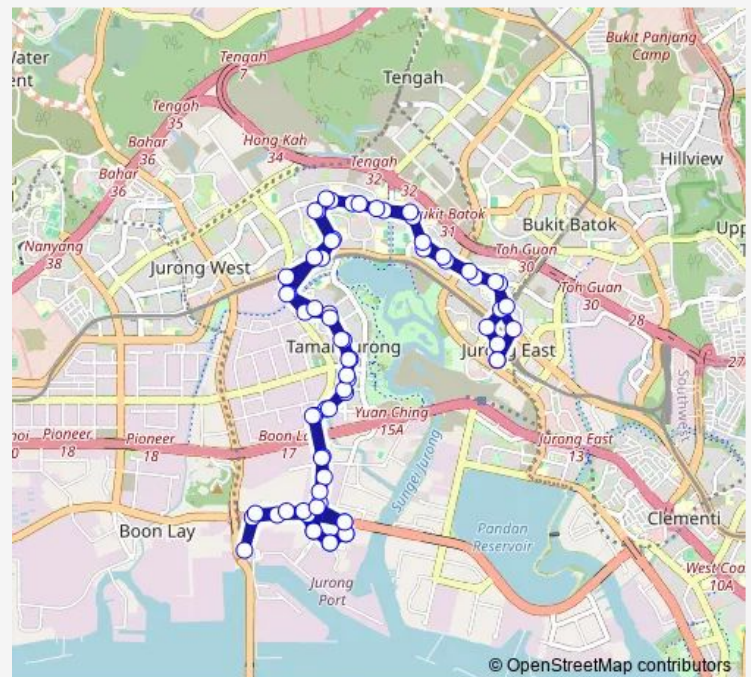

Blk 117

Opp Blk 65

Jurong Sec Sch

Route schedule

Jurong East Int — Jurong East Int

Monday	05:30
Tuesday	05:30
Wednesday	05:30
Thursday	05:30
Friday	05:30
Saturday	05:30
Sunday	05:30

Route info

Direction: Jurong East Int

Stops: 69

Trip Duration: 1 hour 47 min

■ 98

BusMaps

Opp Blk 158

Cisco Recall

Corp PI

Bef Jln Terusan