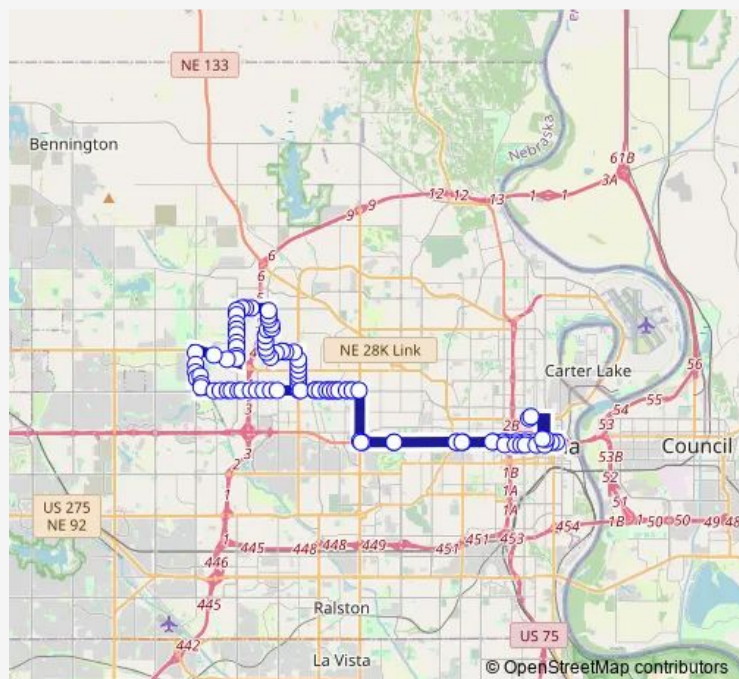

20th & Dodge Nw

24th & Dodge Ne

26th Ave & Dodge Nw

Park Ave & Dodge Ne

Dodge & Turner Blvd Ne

33rd & Dodge Ne

42nd & Dodge Ne

44th & Dodge Ne

Benson Gardens Blvd & Blondo Ne

Route schedule

22nd & Cuming Se — 22nd & Cuming Ne

Monday	17:03
Tuesday	17:03
Wednesday	17:03
Thursday	17:03
Friday	17:03
Saturday	—
Sunday	—

Route info

Direction: 22nd & Cuming Se

Stops: 102

Trip Duration: 1 hour 36 min

Robertson Dr & Blondo Nw

83rd & Blondo Ne

Keystone Dr & Blondo Nw

90th & Blondo Ne

90th & Grant Ne

90th & Ohio/Lake Se

90th & Miami Se

90th at Maple Se

90th & Shopping Center Exit Se

90th & Bedford Se

90th & Maplewood Blvd Nw

93rd Ave & Maplewood Blvd Ne

95th & Maplewood Blvd Ne

Cottonwood Ln & Maplewood Nw