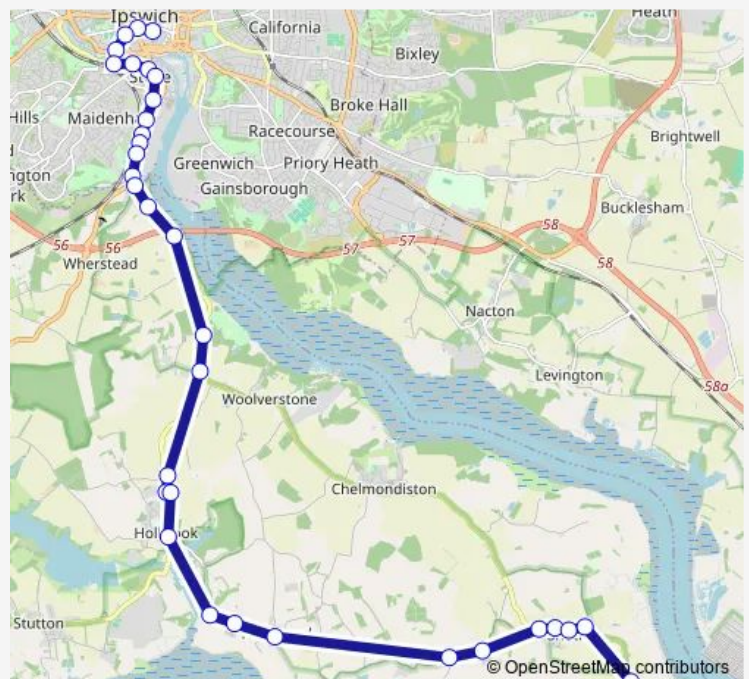

Thursday 15:05

Friday 15:05

Saturday —

Sunday —

Route info

Direction: Old Cattle Market Bus Station

Stops: 36

Trip Duration: 0 hour 52 min

Direction

Bristol Arms — Old Cattle Market Bus Station

38 stops

[Open route schedule](#)

Bristol Arms

Caledonia Road

Kitchener Way

Great Harlings

Oyster Reach

Petrol Station

West Bank Terminal

Orwells

T H Moss

Route schedule

Bristol Arms — Old Cattle Market Bus Station

Monday 07:50

Stops: 38

Trip Duration: 0 hour 56 min

Port Gate 5

Subway

Brooklands

Sinclair Drive

Kenyon Street

Little Whip Street