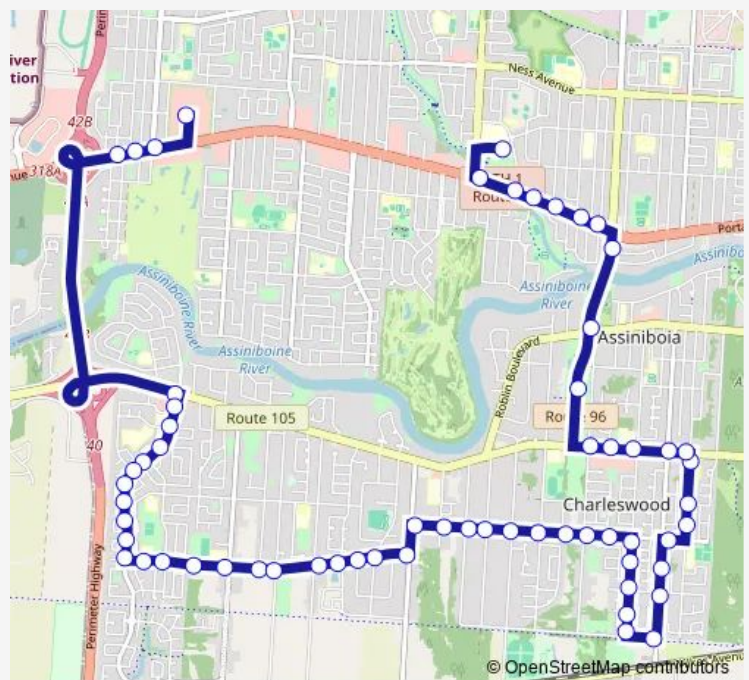

Southbound Elmhurst at Beiko

Westbound Ridgewood at Elmhurst

Route schedule

Eastbound Pearl Mcgonigal at Grace Hospital (82, 83, 98)
 — Eastbound Unicity at Unicity Terminal (66, 98)

Monday 05:51-18:15

Tuesday 05:51-18:15

Wednesday 05:51-18:15

Thursday 05:51-18:15

Friday 05:51-18:15

Saturday —

Sunday —

Route info

Direction: Eastbound Pearl Mcgonigal at Grace Hospital (82, 83, 98)

Stops: 57

Trip Duration: 0 hour 40 min

98 — Westdale - Grace Hospital

Northbound Laxdal at Ridgewood

Northbound Laxdal at Brittany

Northbound Laxdal at Beiko

Northbound Laxdal at Beiko North

Northbound Laxdal at Eldridge

Westbound Eldridge at Hewitt

Westbound Eldridge at Haney

Westbound Eldridge at Hilton

Westbound Eldridge at Oakdale

Westbound Eldridge at Fairmont

Westbound Eldridge at Coventry

Westbound Eldridge at Buckingham