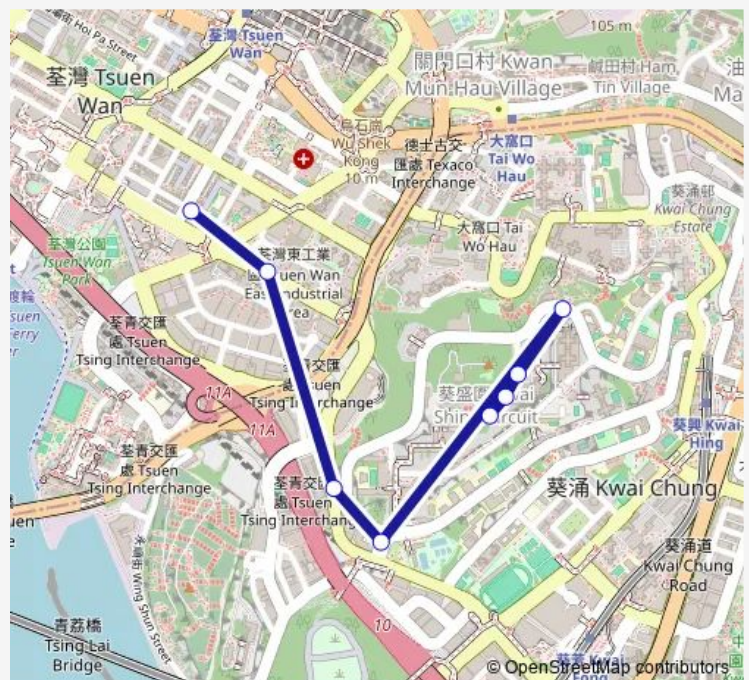

KWAI SHING CIRCUIT OUTSIDE SHING WO HOUSE, KWAI SHING EAST ESTATE|KWAI SHING CIRCUIT, NEAR SHING WO HOUSE, KWAI SHING EAST ESTATE

KWAI HAU STREET, NEAR SHING KWOK HOUSE, KWAI SHING EAST ESTATE|KWAI HAU STREET OUTSIDE SHING KWOK HOUSE, KWAI SHING EAST ESTATE

KWAI HAU STREET OUTSIDE SHING KA HOUSE, KWAI SHING EAST ESTATE

KWAI SHING (KWAI HAU STREET) MINIBUS TERMINUS

Route schedule

HO PUI STREET, NEAR MARY OF PROVIDENCE PRIMARY SCHOOL — KWAI SHING (KWAI HAU STREET) MINIBUS TERMINUS

Monday	06:30-20:06
Tuesday	06:30-20:06
Wednesday	06:30-20:06
Thursday	06:30-20:06
Friday	06:30-20:06
Saturday	06:30-20:06
Sunday	06:30-20:06

Route info

Direction: HO PUI STREET, NEAR MARY OF PROVIDENCE PRIMARY SCHOOL

Stops: 8

Trip Duration: 0 hour 10 min

Direction

KWAI SHING (KWAI HAU STREET) MINIBUS TERMINUS
— HO PUI STREET, NEAR MARY OF PROVIDENCE
PRIMARY SCHOOL

7 stops

[Open route schedule](#)

KWAI SHING (KWAI HAU STREET) MINIBUS TERMINUS