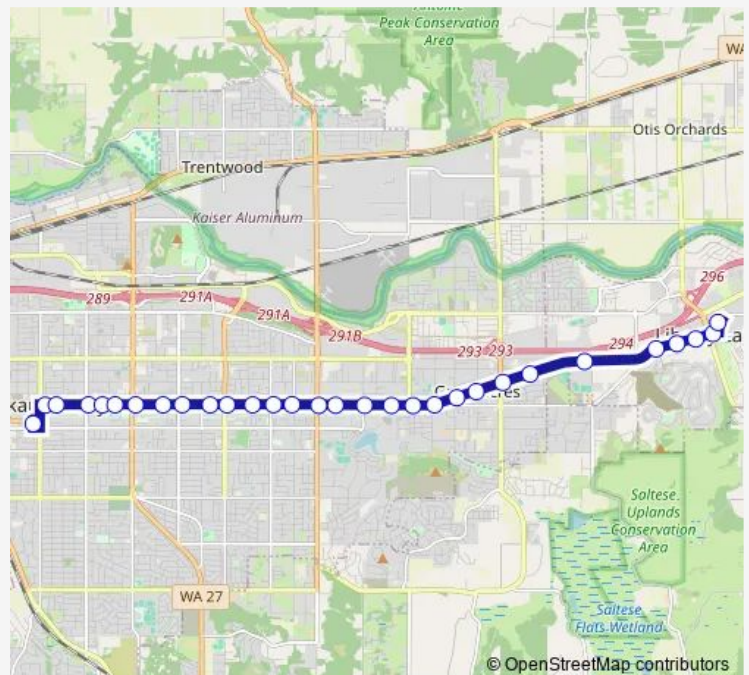

Sprague @ Flora

Appleway @ Corbin

Appleway @ Long

Route schedule

Valley Transit Center Bay 8 — Liberty Lake Park & Ride Bay 2

Monday	05:11
Tuesday	05:11
Wednesday	05:11
Thursday	05:11
Friday	05:11
Saturday	—
Sunday	—

Route info

Direction: Valley Transit Center Bay 8

Stops: 30

Trip Duration: 0 hour 20 min

98 — Greenacres/Liberty Lake

Appleway @ Greenacres

Appleway @ Barker

Appleway @ Michigan

Country Vista @ Ridgeline Hs

Country Vista @ Legacy Ridge

Country Vista @ Whitman

Country Vista @ Stanford

Country Vista @ Liberty Lake Rd

Liberty Lake Park & Ride Bay 2

## Direction

Liberty Lake Park & Ride Bay 3 — Valley Transit Center Bay 9

31 stops

[Open route schedule](#)

Liberty Lake Park & Ride Bay 3

Country Vista @ Lib Lk Rd

Country Vista @ Stanford

Country Vista @ Whitman