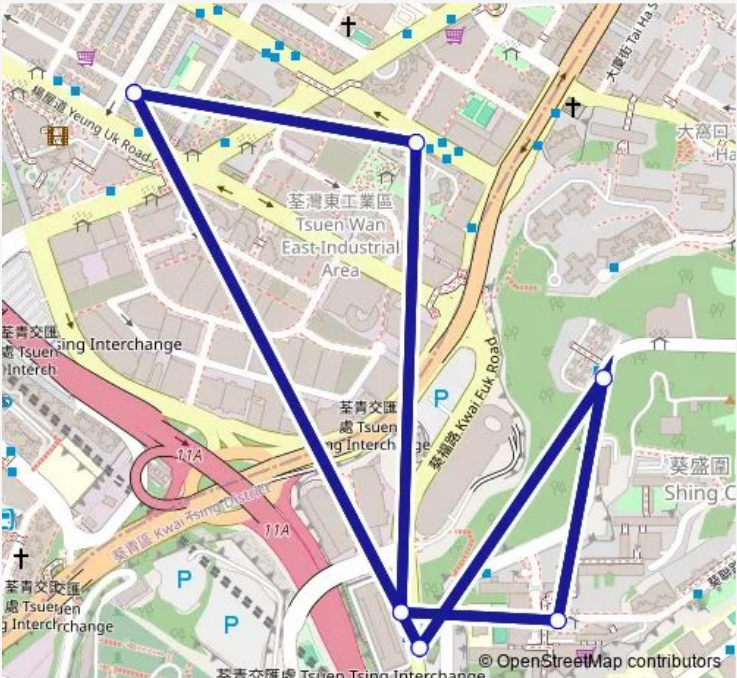

Bus 98 Tsuen WAN (HO PUI Street) - High Prosperity Terrace (Circular) (Special Short Working Service)

[Go to website](#)

Direction
 HO PUI STREET, NEAR MARY OF PROVIDENCE PRIMARY SCHOOL — HO PUI STREET, NEAR MARY OF PROVIDENCE PRIMARY SCHOOL

7 stops

[Open route schedule](#)

- HO PUI STREET, NEAR MARY OF PROVIDENCE PRIMARY SCHOOL
- KWAI FUK ROAD, OPPOSITE CHUN SHING FACTORY ESTATE
- KWAI SHING CIRCUIT, NEAR HIGH PROSPERITY TERRACE TOWER 1
- KWAI LUEN ROAD, NEAR KWAI SHING WEST ESTATE BLOCK 7
- KWAI FUK ROAD, OUTSIDE CHUN SHING FACTORY ESTATE
- SHA TSUI ROAD OUTSIDE SHEUNG CHUI COURT|SHA TSUI ROAD, NEAR CHUI WU HOUSE, SHEUNG CHUI COURT
- HO PUI STREET, NEAR MARY OF PROVIDENCE PRIMARY SCHOOL

Route schedule
 HO PUI STREET, NEAR MARY OF PROVIDENCE PRIMARY SCHOOL — HO PUI STREET, NEAR MARY OF PROVIDENCE PRIMARY SCHOOL

| | |
|-----------|-------|
| Monday | 07:00 |
| Tuesday | 07:00 |
| Wednesday | 07:00 |
| Thursday | 07:00 |
| Friday | 07:00 |
| Saturday | 08:30 |
| Sunday | 08:30 |

Route info

Direction: HO PUI STREET, NEAR MARY OF PROVIDENCE PRIMARY SCHOOL

Stops: 7

Trip Duration: 0 hour 15 min

98 Bus time schedules and route maps are available in an offline PDF at busmaps.com. Use the busmaps.com website to see live bus times, train schedule or subway schedule, and step-by-step directions for all public transit in Tsuen Wan