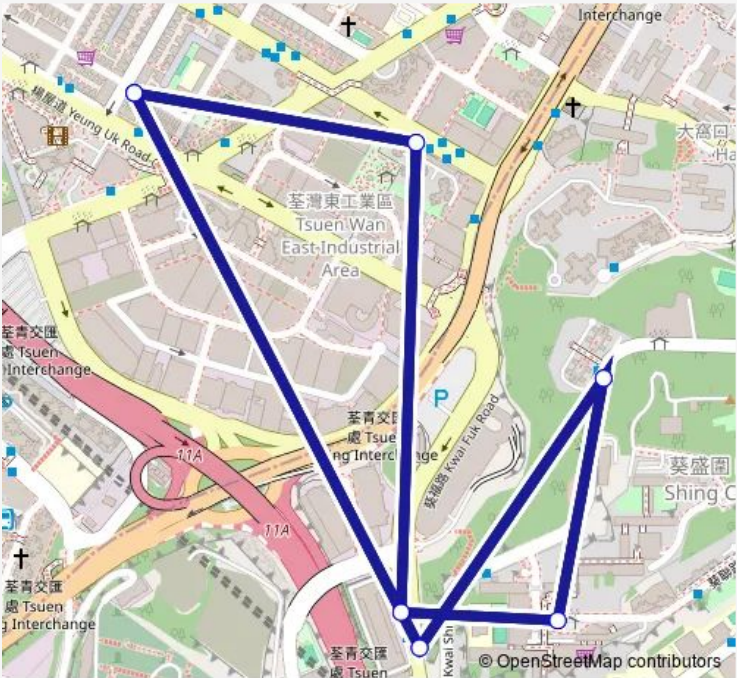

Bus 98 Tsuen WAN (HO PUI Street) - High Prosperity Terrace (Circular) (Special Short Working Service)

[Go to website](#)

Direction
 HO PUI Street, Near Mary OF Providence Primary School
 — HO PUI Street, Near Mary OF Providence Primary School

7 stops

[Open route schedule](#)

- HO PUI Street, Near Mary OF Providence Primary School
- Kwai FUK Road, Opposite Chun Shing Factory Estate
- Kwai Shing Circuit, Near High Prosperity Terrace Tower 1
- Kwai Luen Road, Near Kwai Shing West Estate Block 7
- Kwai FUK Road, Outside Chun Shing Factory Estate
- SHA Tsui Road Outside Sheung Chui Court|Sha Tsui Road, Near Chui WU House, Sheung Chui Court
- HO PUI Street, Near Mary OF Providence Primary School

Route schedule
 HO PUI Street, Near Mary OF Providence Primary School
 — HO PUI Street, Near Mary OF Providence Primary School

Monday	07:00
Tuesday	07:00
Wednesday	07:00
Thursday	07:00
Friday	07:00
Saturday	08:30
Sunday	08:30

Route info

Direction: HO PUI Street, Near Mary OF Providence Primary School

Stops: 7

Trip Duration: 0 hour 15 min

98 Bus time schedules and route maps are available in an offline PDF at busmaps.com. Use the busmaps.com website to see live bus times, train schedule or subway schedule, and step-by-step directions for all public transit in Tsuen Wan