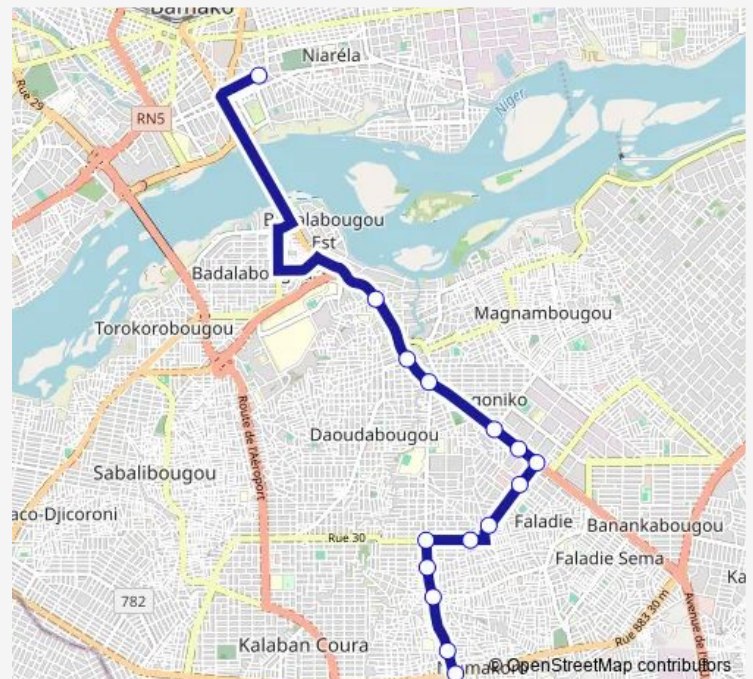

### Direction

Abou Ka Yoro — Sougou Koura

15 stops

[Open route schedule](#)

Abou Ka Yoro

Lycée Kankoun Moussa

Daoudabougou Sirafara

Niamokoro Sirafa

Niamakoro Sougou Koro

Station

Sougou Koura

### Route schedule

Abou Ka Yoro — Sougou Koura

Monday 07:02

Tuesday 07:02

Wednesday 07:02

Thursday 07:02

Friday 07:02

Saturday 07:02

### Route info

Direction: Abou Ka Yoro

Stops: 15

Trip Duration: 0 hour 38 min

■ 98 — Sotrama 98 : Tour d'Afrique ⇌ Tabacoro Farako