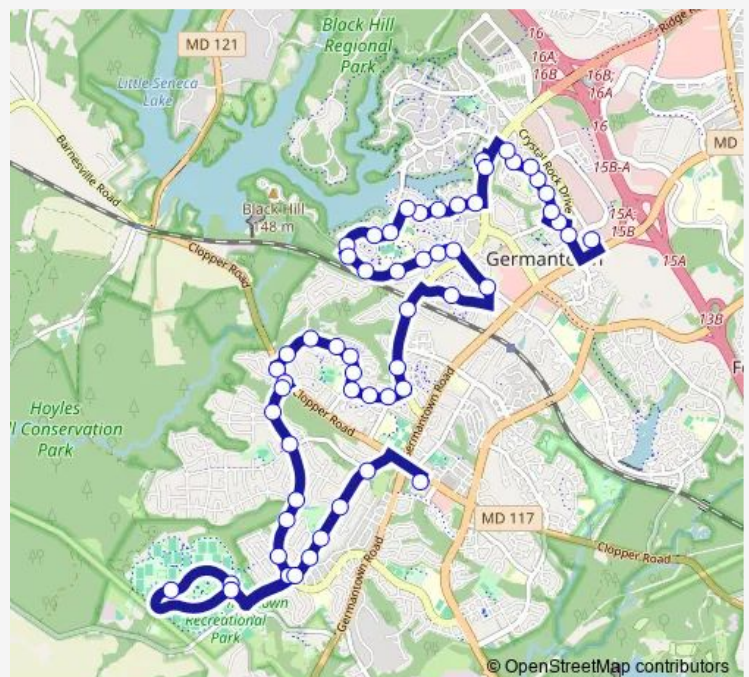

Locbury DR & Locbury Cir

Locbury DR & Locbury Ct

Locbury DR & Water ROW Terr

Waters Landing DR & Alderleaf Dr

Waters Landing DR & Pickering Pl

Waters Landing DR & Bargene Way

Father Hurley Blvd & @21000

Father Hurley Blvd & Beaconfield Dr

Wynnfield DR & Shipley Terr

Wynnfield DR & Waldorf Dr

Wynnfield DR & Walnutwood Ln

Wynnfield DR & Laurel Hill Way

Wynnfield DR & Wanegarden Dr

Wanegarden DR & Lake Seneca Es

Wanegarden DR & Wanegarden Ct

Wanegarden DR & Lake Park Dr

Wisteria DR & Wanegarden Dr

Wisteria DR & Webster Ct

Route schedule

Germantown Transit Center & BAY B — Kingsview Park & Ride & Clopper Rd

|           |             |
|-----------|-------------|
| Monday    | —           |
| Tuesday   | —           |
| Wednesday | —           |
| Thursday  | —           |
| Friday    | —           |
| Saturday  | 06:45-20:15 |
| Sunday    | —           |

Route info

Direction: Germantown Transit Center & BAY B

Stops: 56

Trip Duration: 0 hour 32 min

98 — 98-Germantown Transit Ctr-Kingsview

Wisteria DR & Teakwood Ln

Wisteria DR & Wintersspoon (W) Ln

Wisteria DR & Larentia Dr