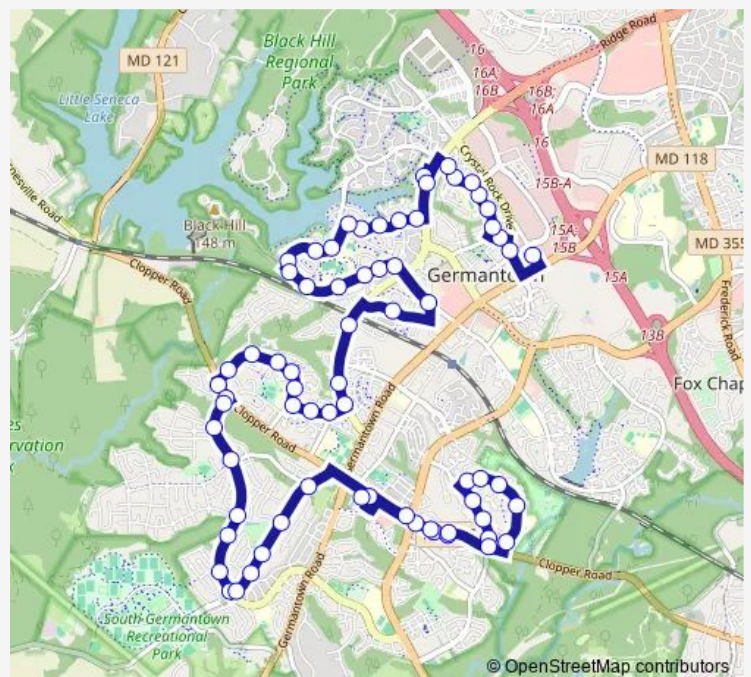

Locbury DR & Locbury Ct

Locbury DR & Water ROW Terr

Waters Landing DR & Alderleaf Dr

Waters Landing DR & Pickering Pl

Waters Landing DR & Bargene Way

Father Hurley Blvd & @21000

Father Hurley Blvd & Beaconfield Dr

Wynnfield DR & Shipley Terr

Wynnfield DR & Waldorf Dr

Wynnfield DR & Walnutwood Ln

Wynnfield DR & Laurel Hill Way

Wynnfield DR & Wanegarden Dr

Wanegarden DR & Lake Seneca Es

Wanegarden DR & Wanegarden Ct

Wanegarden DR & Lake Park Dr

Wisteria DR & Wanegarden Dr

Wisteria DR & Webster Ct

Route schedule

Germantown Transit Center & BAY B — Kingsview Park & Ride & Clopper Rd

Monday	—
Tuesday	—
Wednesday	—
Thursday	—
Friday	—
Saturday	06:45-20:15
Sunday	—

Route info

Direction: Germantown Transit Center & BAY B

Stops: 56

Trip Duration: 0 hour 32 min

98 — 98-Germantown Transit Ctr-Kingsview

Wisteria DR & Teakwood Ln

Wisteria DR & Wintersspoon (W) Ln

Wisteria DR & Larentia Dr