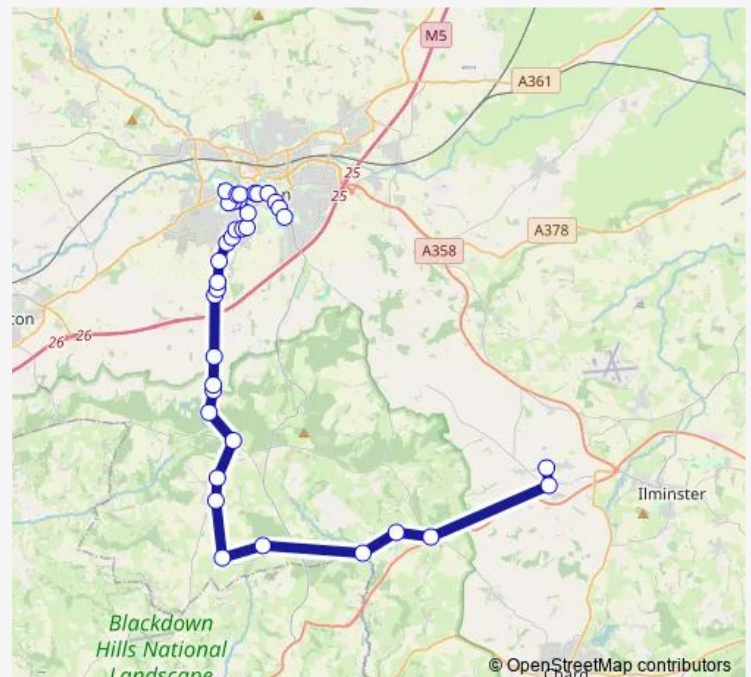

### Route schedule

Richard Huish College — War Memorial

Monday 16:45

Tuesday 16:45

Wednesday 16:45

Thursday 16:45

Friday 16:45

Saturday —

### Route info

Direction: Richard Huish College

Stops: 31

Trip Duration: 1 hour 0 min

98 — Taunton - Churchinford - Buckland St Mary

Taunton Road Dog Kennels

Hunters Lodge

The York Inn