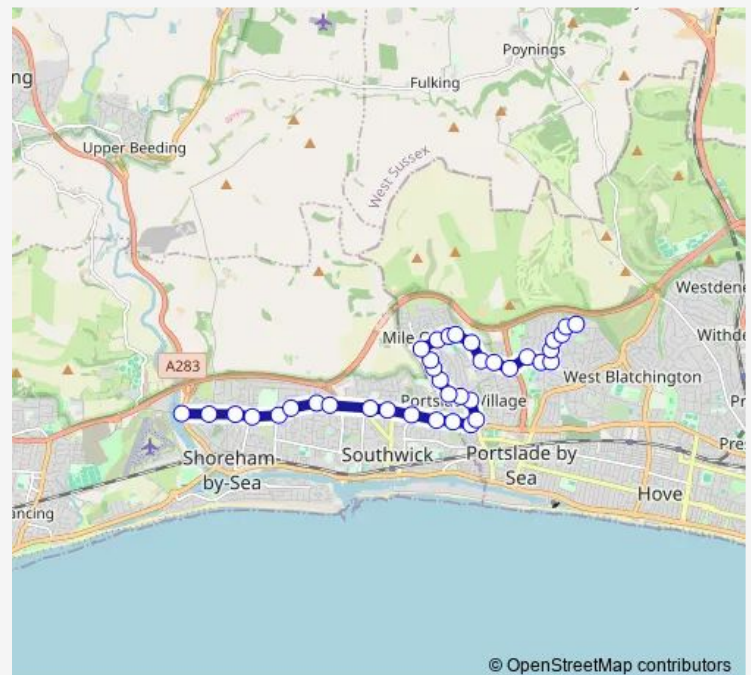

Brasslands Drive

Edgehill Way

The Rise

Route schedule

The Red Lion — Hardwick Way

Monday 07:15

Tuesday 07:15

Wednesday 07:15

Thursday 07:15

Friday 07:15

Saturday —

Sunday —

Route info

Direction: The Red Lion

Stops: 37

Trip Duration: 0 hour 29 min

98 — Shoreham by Sea - Hangleton

Hole in the Wall

College Close

Portslade Aldridge Academy

Broomfield Drive

Sheppard Way

Foredown Tower

Warrior Close

Dean Gardens

Hangleton Valley Drive south

Towns Corner

Northeast Drive west

Sherbourne Close

Spencer Avenue

Poplar Avenue

Barnet Way