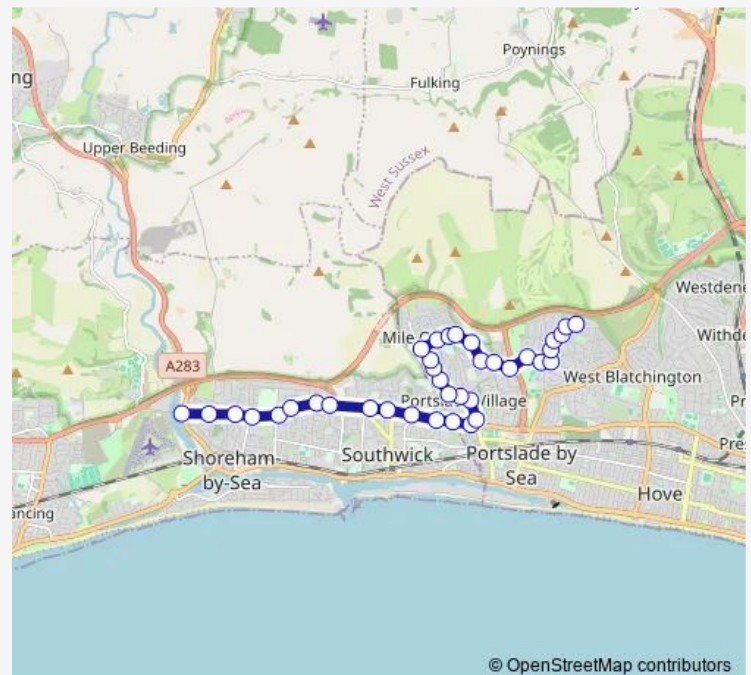

### Route schedule

The Red Lion — Hardwick Way

Monday 07:15

Tuesday 07:15

Wednesday 07:15

Thursday 07:15

Friday 07:15

Saturday —

### Route info

Direction: The Red Lion

Stops: 37

Trip Duration: 0 hour 29 min

98 — Shoreham by Sea - Hangleton

Hole in the Wall

College Close

Portslade Aldridge Academy

Broomfield Drive

Sheppard Way

Foredown Tower

Warrior Close

Dean Gardens

Hangleton Valley Drive south

Towns Corner

Northeast Drive west