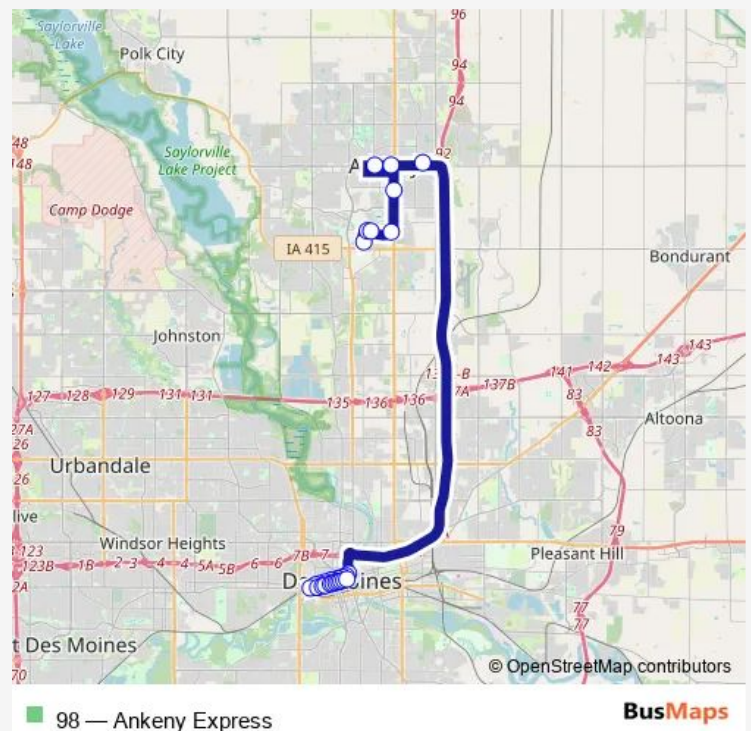

Locust ST / 5TH Ave, Dsm

Locust ST / 4TH ST (FAR-Side), Dsm

E 1ST ST / Mercy North P&R, Ank

Route schedule

3RD ST / Grand AVE (Watson Powell), Dsm — Dmacc Blvd / LOT L P&R, Ank

Monday 12:32-17:15

Tuesday 12:32-17:15

Wednesday 12:32-17:15

Thursday 12:32-17:15

Friday 12:32-17:15

Saturday —

Sunday —

Route info

Direction: 3RD ST / Grand AVE (Watson Powell), Dsm

Stops: 28

Trip Duration: 0 hour 44 min

W 1ST ST / N Ankeny Blvd (FAR-Side), Ank

W 1ST ST / Hawkeye Park, Ank

S Ankeny Blvd / SE 8TH ST, Ank

Dmacc Blvd / Bldg 18, Ank

Dmacc Blvd / Bldg 13, Ank

Dmacc Blvd / Campustown CT (FAR-Side), Ank

Dmacc Blvd / LOT L P&R, Ank

Direction

3RD ST / Grand AVE (Watson Powell), Dsm — 9TH ST / Mulberry ST, Dsm

6 stops

[Open route schedule](#)

3RD ST / Grand AVE (Watson Powell), Dsm

Grand AVE / 4TH ST, Dsm

Grand AVE / 5TH AVE (FAR-Side), Dsm