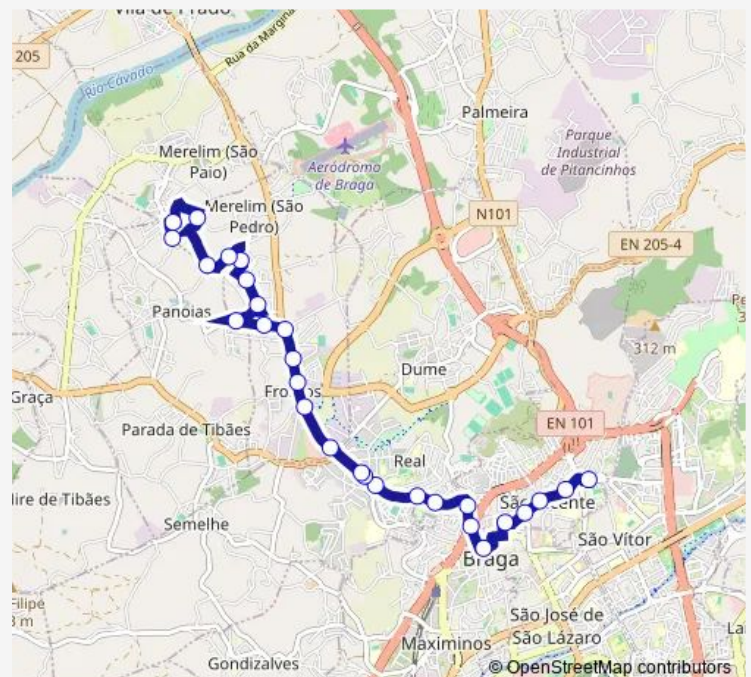

António Rocha li

António Rocha I

Barros I

Route schedule

Cons Bento Miguel — Veiguinha (Eb23)

Monday 07:55-19:55

Tuesday 07:55-19:55

Wednesday 07:55-19:55

Thursday 07:55-19:55

Friday 07:55-19:55

Saturday —

Sunday —

Route info

Direction: Cons Bento Miguel

Stops: 28

Trip Duration: 0 hour 30 min

Direction

Veiguiinha (Eb23) — Cons Bento Miguel

27 stops

[Open route schedule](#)

Veiguiinha (Eb23)

Escorregadoura

Cardosas

Domingos Alves

Tuesday 07:25-19:25

Wednesday 07:25-19:25

Thursday 07:25-19:25

Friday 07:25-19:25

Saturday —

Sunday —

Route info

Direction: Veiguiinha (Eb23)