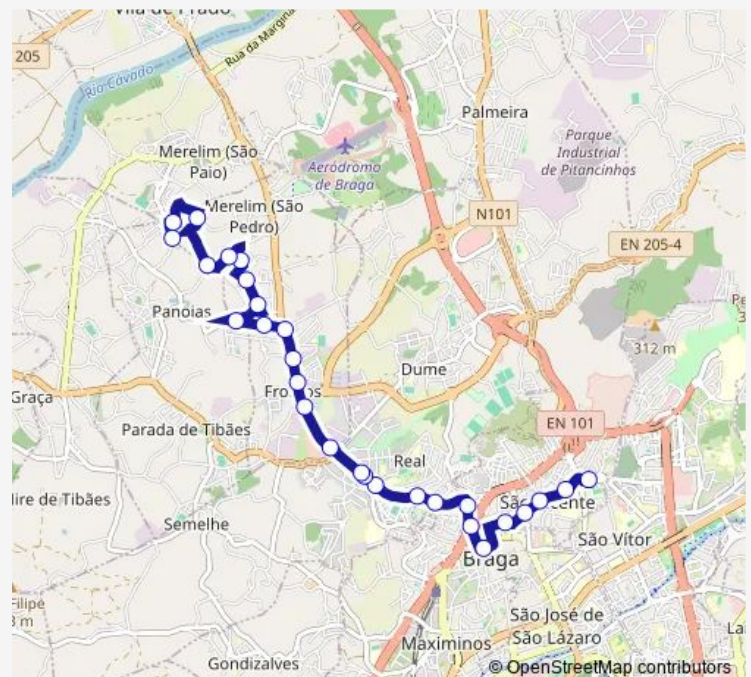

António Rocha li

António Rocha I

Barros I

Route schedule

Cons Bento Miguel — Veiguiinha (Eb23)

Monday 07:55-19:55

Tuesday 07:55-19:55

Wednesday 07:55-19:55

Thursday 07:55-19:55

Friday 07:55-19:55

Saturday —

Sunday —

Route info

Direction: Cons Bento Miguel

Stops: 28

Trip Duration: 0 hour 30 min

Direction

Veiguiinha (Eb23) — Cons Bento Miguel

27 stops

[Open route schedule](#)

Veiguiinha (Eb23)

Escorregadoura

Cardosas

Domingos Alves

Tuesday 07:25-19:25

Wednesday 07:25-19:25

Thursday 07:25-19:25

Friday 07:25-19:25

Saturday —

Sunday —

Route info

Direction: Veiguiinha (Eb23)