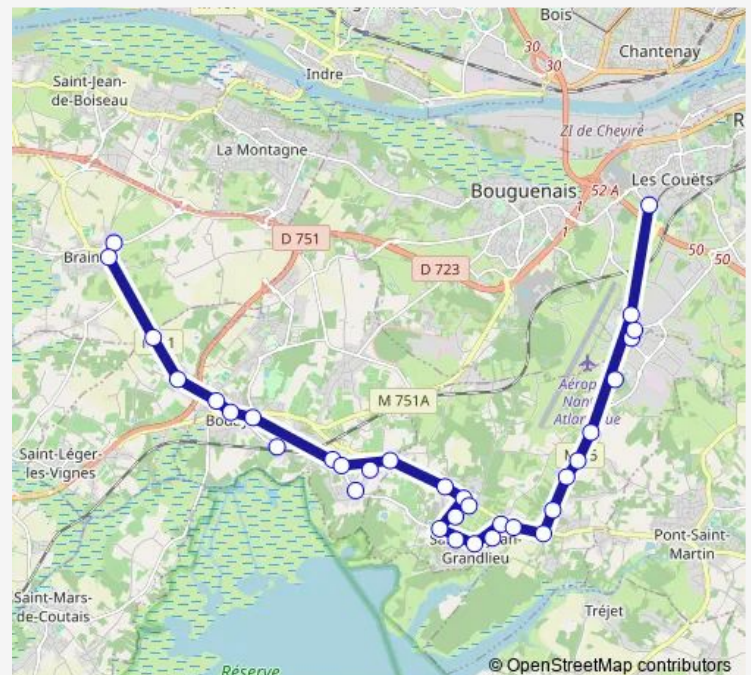

### Route schedule

Brains — Neustrie

Monday 05:50-19:50

Tuesday 05:50-19:50

Wednesday 05:50-19:50

Thursday 05:50-19:50

Friday 05:50-19:50

Saturday 06:02-19:57

### Route info

Direction: Brains

Stops: 33

Trip Duration: 0 hour 40 min

Frères Rousseau

Grand Fief

Champ de Foire

Mortrais