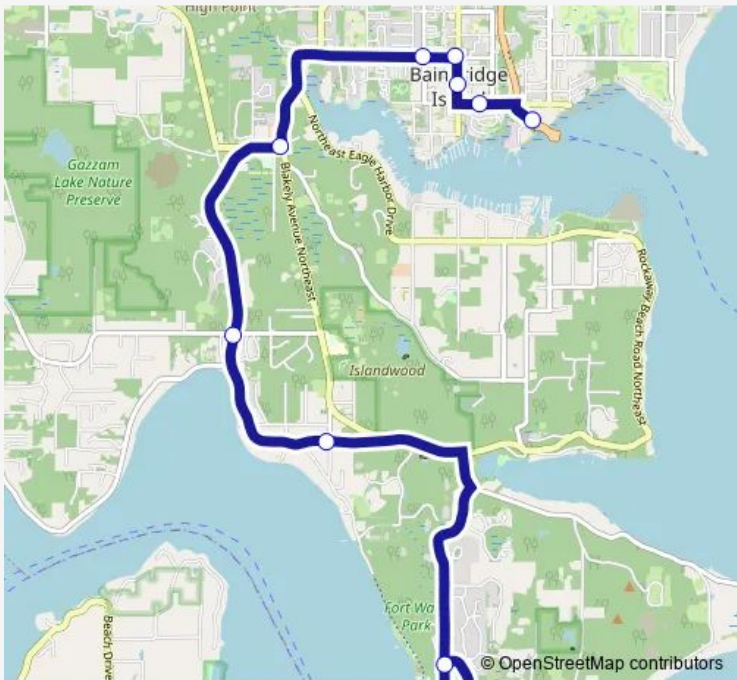

Bus 98 Fort Ward

[Go to website](#)

Direction
 Fort Ward State Park — Bainbridge Island Ferry Terminal
 11 stops
[Open route schedule](#)

- Fort Ward State Park
- W. Blakely at Oddfellows
- Lynwood at Baker Hill
- Bucklin at Blakely
- Wyatt at Cosgrove
- Wyatt at Grow
- Wyatt at Madison
- Madison at Madrona
- Madison at Winslow Way (Across from City Hall)
- Winslow Way at Town & Country Market
- Bainbridge Island Ferry Terminal

Route schedule
 Fort Ward State Park — Bainbridge Island Ferry Terminal

Monday	05:42-07:17
Tuesday	05:42-07:17
Wednesday	05:42-07:17
Thursday	05:42-07:17
Friday	05:42-07:17
Saturday	—
Sunday	—

Route info
 Direction: Fort Ward State Park
 Stops: 11
 Trip Duration: 0 hour 23 min

Direction

Bainbridge Island Ferry Terminal — Fort Ward State Park

9 stops

[Open route schedule](#)

Bainbridge Island Ferry Terminal

Winslow Way at Ericksen (Town & Country)

Madison at City Hall

Wyatt at Madison

Wyatt Way at Grow

Bucklin at Blakely

Lynwood at Baker Hill

W. Blakely at Oddfellows

Fort Ward State Park

Route schedule

Bainbridge Island Ferry Terminal — Fort Ward State Park

Monday 15:45-18:30