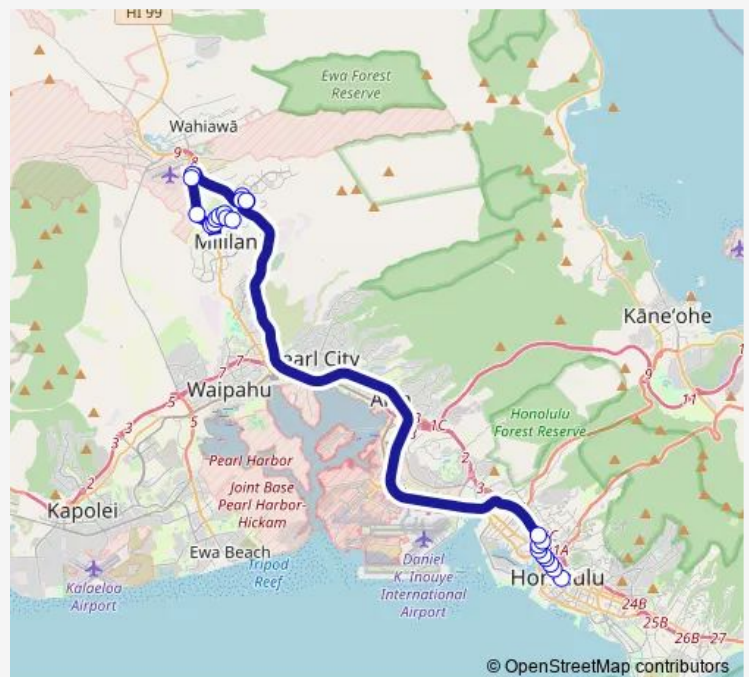

# Bus 98 Wahiawa-Mililani Park & Ride

[Go to website](#)

**Direction**  
 Alapai Transit Center (Stops 1-4) — Meheula Pkwy + Kuahelani Ave

23 stops

[Open route schedule](#)

- Alapai Transit Center (Stops 1-4)
- S Beretania ST + Eternal Flame
- S Beretania ST + Pali HWY + Bishop St
- N Beretania ST + OPP Smith St
- N Beretania ST + OPP River St
- N Beretania ST + N King St
- Liliha ST + N King St
- Vineyard BL + Liliha St
- Vineyard BL + Palama St
- Ainamakua DR + Meheula Pkwy
- Makaikai ST + Ainamakua Dr
- Ukuwai ST + Mililani Park & Ride
- Ainamakua DR + Meheula Pkwy
- Leilehua Golf Course RD + Wahiawa Park & Ride
- Kamehameha HWY + OPP Leilehua Golf Course Rd
- Kamehameha HWY + Waikalani Dr
- Kamehameha HWY + OPP Kipapa St
- Kipapa DR + Mililani Shopping Center
- Kipapa DR + Moenamanu St
- Kipapa DR + Kipapa Elementary School
- Kipapa DR + OPP Hiilei PI

**Route info**

Direction: Alapai Transit Center (Stops 1-4)

Stops: 23

Trip Duration: 1 hour 5 min

98 — Wahiawa-Mililani Park & Ride

Kipapa DR + Kuahelani Ave

Meheula Pkwy + Kuahelani Ave

## Direction

Meheula Pkwy + Kuahelani Ave — S Beretania ST + Punchbowl St

27 stops

[Open route schedule](#)

Meheula Pkwy + Kuahelani Ave

Kuahelani AVE + Kipapa Dr

Kipapa DR + Hiilei Pl

Kipapa DR + OPP Kipapa Elementary School

## Route info

Direction: Meheula Pkwy + Kuahelani Ave

Stops: 27

Trip Duration: 0 hour 54 min

S King ST + Punchbowl St

Alapai ST + S King St

S Beretania ST + Punchbowl St

98 Bus time schedules and route maps are available in an offline PDF at [busmaps.com](https://busmaps.com). Use the [busmaps.com](https://busmaps.com) website to see live bus times, train schedule or subway schedule, and step-by-step directions for all public transit in Waipi'o Acres