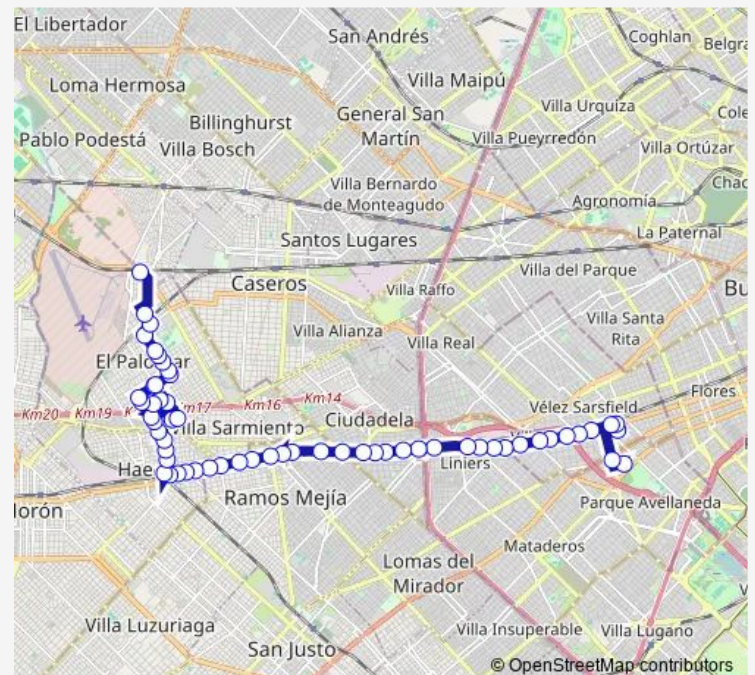

Avenida Rivadavia 127

AVENIDA RIVADAVIA 12526-12598

Avenida Rivadavia 12748

Route schedule

622 Fernandez — Itacumbu 611-699

Monday 04:42-23:30

Tuesday 04:42-23:30

Wednesday 04:42-23:30

Thursday 04:42-23:30

Friday 04:42-23:30

Saturday 04:55-23:30

Sunday 05:40-23:30

Route info

Direction: 622 Fernandez

Stops: 59

Trip Duration: 0 hour 52 min

182D — Jnamba182

BusMaps

Avenida Rivadavia 1811

Avenida Rivadavia 13234

Avenida Rivadavia 13718

Avenida Rivadavia 157

Avenida Rivadavia 14128

Avenida Rivadavia 14302-14400