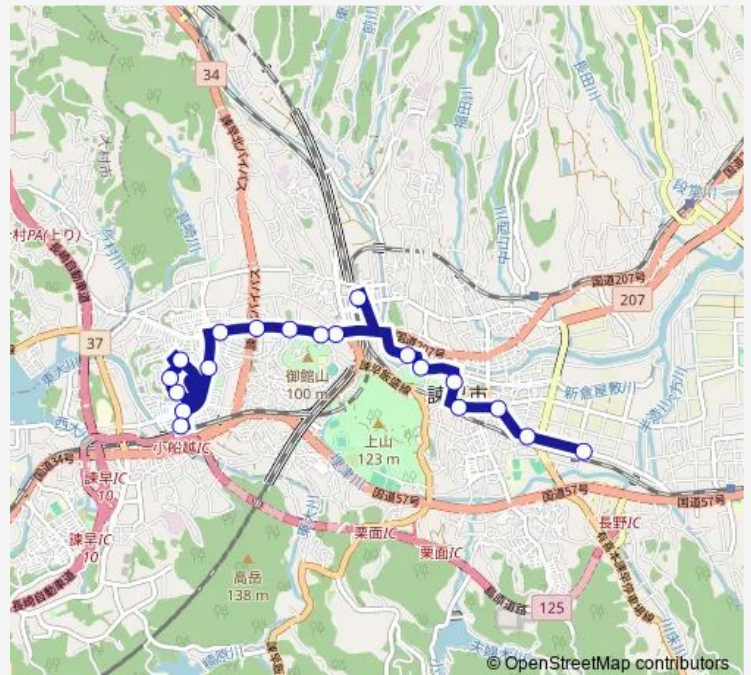

東厚生町上り — 西諫早駅駅構内

Monday	—
Tuesday	—
Wednesday	—
Thursday	—
Friday	—
Saturday	09:36-19:37
Sunday	09:36-19:37

Route info

Direction: 東厚生町上り

Stops: 19

Trip Duration: 0 hour 31 min

■ 西諫早駅 — 西諫早駅諫早市役所・堂崎町

西諫早駅 Bus time schedules and route maps are available in an offline PDF at busmaps.com. Use the busmaps.com website to see live bus times, train schedule or subway schedule, and step-by-step directions for all public transit in Isahaya

The schedule is provided in the local timezone. Times with "(+1)" indicate departures on the next day.

PDF file created on 2025-02-26

2024 BusMaps.com - All Rights Reserved