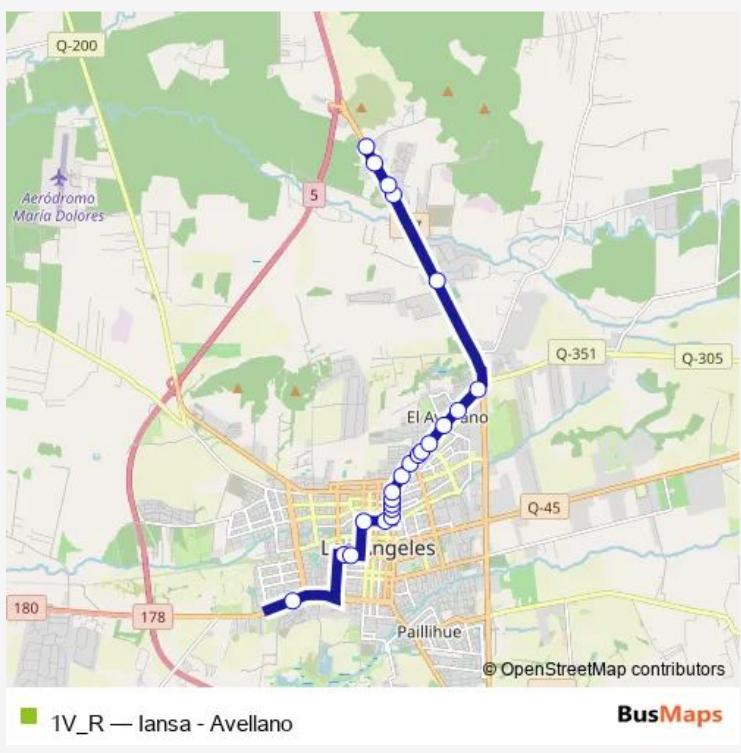

**Bus 1V\_R Iansa - Avellano**

[Go to website](#)

**Direction**  
 Octavio Jara Wolf — Ex Ruta Panamericana  
 23 stops  
[Open route schedule](#)

- Octavio Jara Wolf
- Ricardo Vicuna / J. M. Infante
- Ricardo Vicuna / Blanco Encalada
- Tucapel / Arcilla
- Tucapel / Almagro
- Villagran / Lientur
- Villagran / Galvarino
- Villagran / Janequeo
- Villagran / Lincoyan
- Villagran / Ormpello
- Villagran / Thomas Alba Edison
- Sor Vicenta / Guillermo Marconi
- Sor Vicenta / Pje. Tres
- Sor Vicenta / Oriente
- Sor Vicenta / Terminal de buses Los Angeles
- Sor Vicenta / Nieves Vasquez
- Sor Vicenta / Supermercado
- Sor Vicenta / Las Industrias
- Las Industrias
- Ex Ruta Panamericana
- Ex Ruta Panamericana

**Route schedule**  
 Octavio Jara Wolf — Ex Ruta Panamericana

Monday	07:17-20:05
Tuesday	07:17-20:05
Wednesday	07:17-20:05
Thursday	07:17-20:05
Friday	07:17-20:05
Saturday	07:17-20:05
Sunday	07:17-20:05

**Route info**  
 Direction: Octavio Jara Wolf  
 Stops: 23  
 Trip Duration: 0 hour 38 min

Ex Ruta Panamericana

Ex Ruta Panamericana

1V\_R Bus time schedules and route maps are available in an offline PDF at [busmaps.com](https://busmaps.com). Use the [busmaps.com](https://busmaps.com) website to see live bus times, train schedule or subway schedule, and step-by-step directions for all public transit in Los Angeles

The schedule is provided in the local timezone. Times with "(+1)" indicate departures on the next day.

PDF file created on 2025-01-16

2024 BusMaps.com - All Rights Reserved