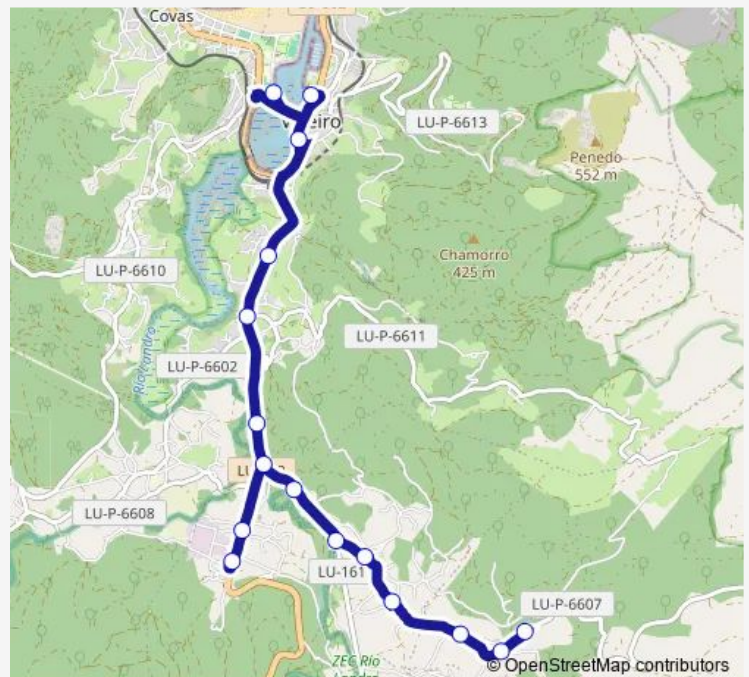

Forxán (Valcarria)

Lamaceda (SAN Pedro)

Escola (SAN Pedro)

Infanta

Muiño (SAN Pedro)

Camiño Igrexa

Cristo Landrove

Ponte Landrove

RÍO Pedroso

Magazos

Valdeflores

Xardins

CEP Luís Tobío

Viveiro E.A.

Route schedule

Valcarria (Igrexa) — Viveiro E.A.

Monday 12:15

Tuesday —

Wednesday —

Thursday 12:15

Friday —

Saturday —

Sunday —

Route info

Direction: Valcarria (Igrexa)

Stops: 16

Trip Duration: 0 hour 15 min

■ XG618059 — Valcarria (Igrexa)-Viveiro E.A.

XG618059 Bus time schedules and route maps are available in an offline PDF at busmaps.com. Use the busmaps.com website to see live bus times, train schedule or subway schedule, and step-by-step directions for all public transit in Viveiro