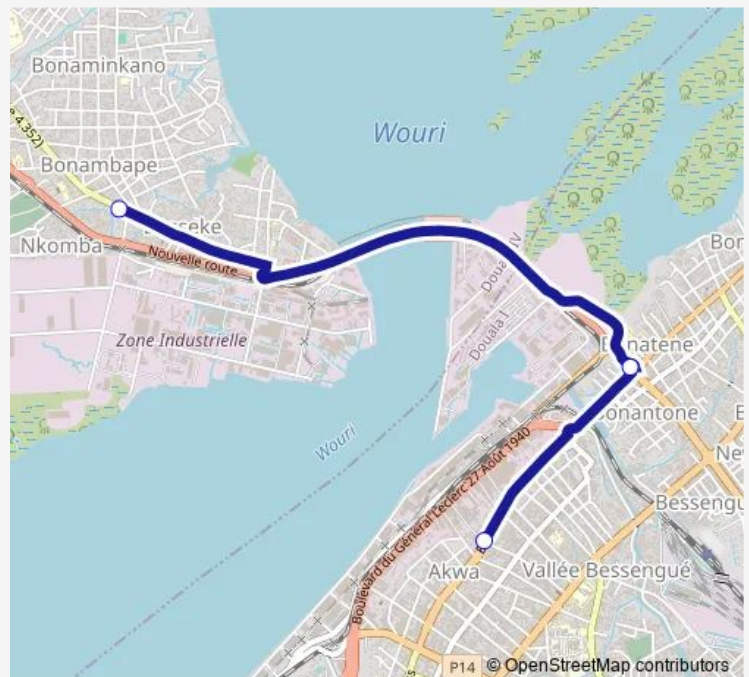

**Bus Bonaberie Centre Equestre to Immeuble Socar**[Go to website](#)**Direction**

Bonaberie Centre équestre — Immeuble Tecno Akwa

3 stops

[Open route schedule](#)

Bonaberie Centre équestre

Rond Point Deido

## Route schedule

Bonaberie Centre équestre — Immeuble Tecno Akwa

Monday 05:30-14:00

Tuesday 05:30-14:00

Wednesday 05:30-14:00

Thursday 05:30-14:00

Friday 05:30-14:00

Saturday 05:30-14:00

## Route info

Direction: Bonaberie Centre équestre

Stops: 3

Trip Duration: 0 hour 20 min

Bonaberie Centre Equestre to Immeuble Socar

**BusMaps**

Bus time schedules and route maps are available in an offline PDF at [busmaps.com](https://busmaps.com). Use the [busmaps.com](https://busmaps.com) website to see live bus times, train schedule or subway schedule, and step-by-step directions for all public transit in Douala