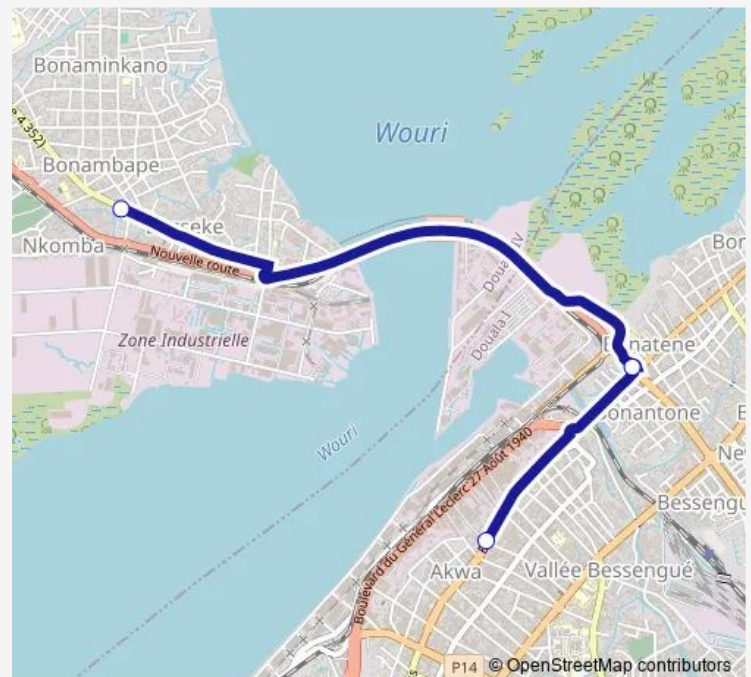

Bus Bonaberie Centre Equestre to Immeuble Socar[Go to website](#)**Direction**

Bonaberie Centre équestre — Immeuble Tecno Akwa

3 stops

[Open route schedule](#)

Bonaberie Centre équestre

Rond Point Deido

Immeuble Tecno Akwa

Route schedule

Bonaberie Centre équestre — Immeuble Tecno Akwa

Monday 05:30-14:00

Tuesday 05:30-14:00

Wednesday 05:30-14:00

Thursday 05:30-14:00

Friday 05:30-14:00

Saturday 05:30-14:00

Sunday —

Route info

Direction: Bonaberie Centre équestre

Stops: 3

Trip Duration: 0 hour 20 min

Bonaberie Centre Equestre to Immeuble Socar

BusMaps

Bus time schedules and route maps are available in an offline PDF at busmaps.com. Use the busmaps.com website to see live bus times, train schedule or subway schedule, and step-by-step directions for all public transit in Douala