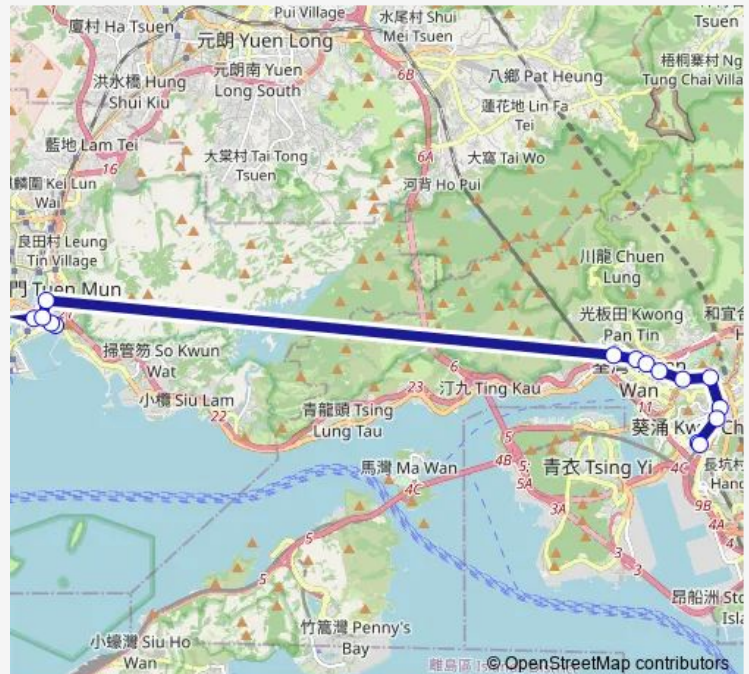

[Kmb] SUN Kwai Hing Gardens[[Lwb] SUN Kwai Hing Gardens

[Kmb] Metroplaza

[Kmb] Kwai Fong Station BUS Terminus[[Lwb] Kwai Fong Station BUS Terminus

Route schedule

[Kmb] SAM Shing BUS Terminus[[Lrtfeeder] Hanford Garden (LR SAM Shing Stop) — [Kmb] Kwai Fong Station BUS Terminus[[Lwb] Kwai Fong Station BUS Terminus

Monday	06:55
Tuesday	06:55
Wednesday	06:55
Thursday	06:55
Friday	06:55
Saturday	—
Sunday	—

Route info

Direction: [Kmb] SAM Shing BUS Terminus[[Lrtfeeder] Hanford Garden (LR SAM Shing Stop)

Stops: 15

Trip Duration: 0 hour 51 min

Monday 18:15

Tuesday 18:15

Wednesday 18:15

Thursday 18:15

Friday 18:15

Saturday —

Sunday —

Route info