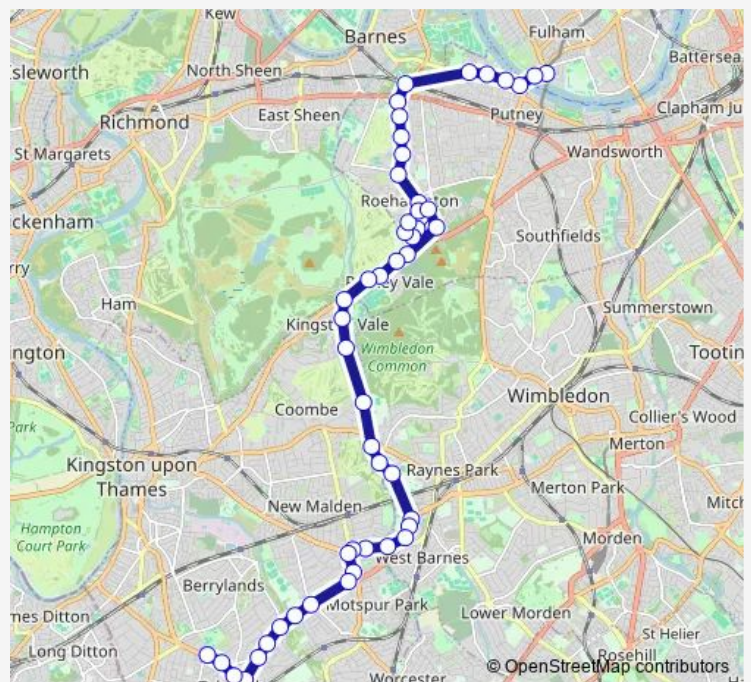

Heathmere Primary School

Hyacinth Road

Shawford Court

Mayfield Surgery

Wanborough Drive

Route schedule

Putney Bridge Station — Tolworth / King Charles Road

Monday 00:00-23:45

Tuesday 00:00-23:45

Wednesday 00:00-23:45

Thursday 00:00-23:45

Friday 00:00-23:45

Saturday 00:00-23:45

Sunday 00:00-23:44

Route info

Direction: Putney Bridge Station

Stops: 50

Trip Duration: 0 hour 51 min

265 — Putney Bridge - Putney Common - Roehampton
Alton Estate - Kingston Vale - Tolworth

Putney Vale Cemetery

West Lodge

Roehampton Vale Asda

Roehampton Vale Campus

Vale Crescent / Robin Hood

Wednesday 05:30-23:45

Thursday 05:30-23:45

Friday 05:30-23:45

Saturday 05:30-23:45

Sunday 06:29-23:45

Route info

Direction: Tolworth / King Charles Road

Stops: 43