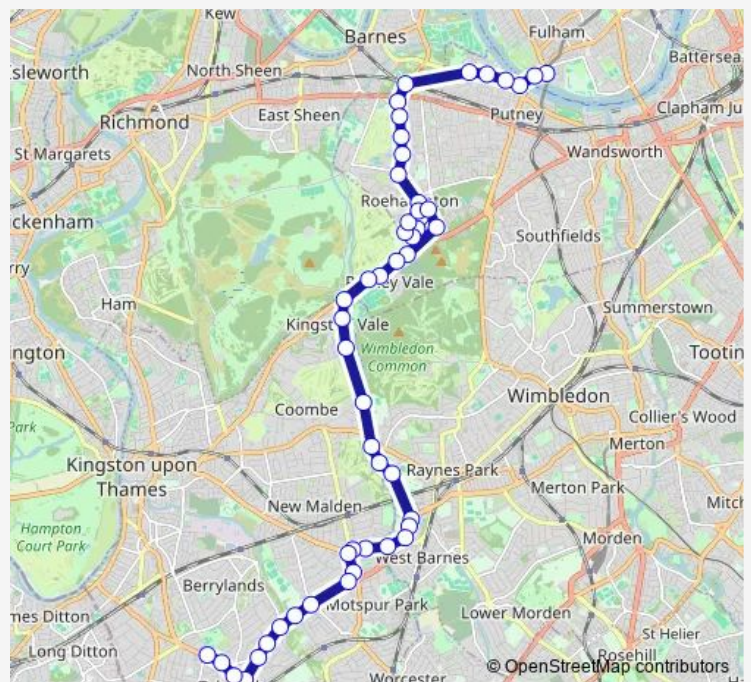

### Route schedule

Putney Bridge Station — Tolworth / King Charles Road

Monday 00:00-23:45

Tuesday 00:00-23:45

Wednesday 00:00-23:45

Thursday 00:00-23:45

Friday 00:00-23:45

Saturday 00:00-23:45

### Route info

Direction: Putney Bridge Station

Stops: 50

Trip Duration: 0 hour 36 min

265 — Putney Bridge - Putney Common - Roehampton  
Alton Estate - Kingston Vale - Tolworth

Putney Vale Cemetery

West Lodge