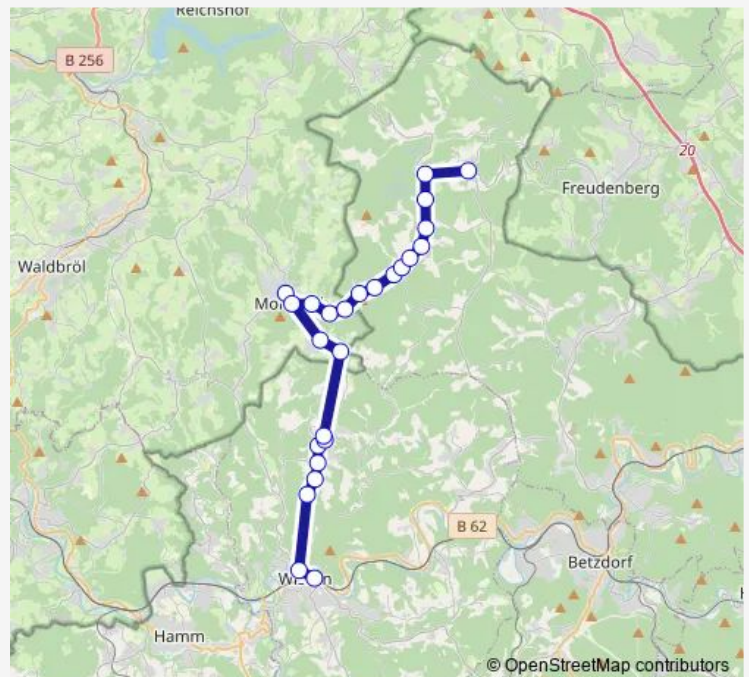

### Route schedule

Morsbach Schulzentrum — Friesenhagen Festplatz

Monday 15:20

Tuesday —

Wednesday 15:20

Thursday 15:20

Friday —

Saturday —

### Route info

Direction: Morsbach Schulzentrum

Stops: 19

Trip Duration: 0 hour 46 min