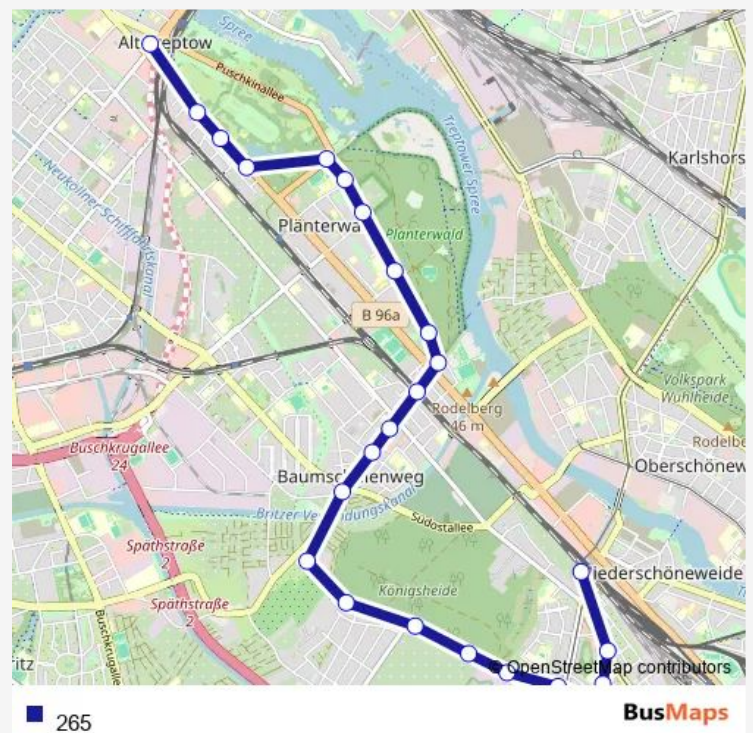

Haushoferstr.

Sterndamm/Königsheideweg

Segelfliegerdamm/Waldstr.

Route schedule

Elsenstr./S Treptower Park — S Schönevide/Sterndamm

Monday 23:58-00:18⁺¹

Tuesday 23:58-00:18⁺¹

Wednesday 23:58-00:18⁺¹

Thursday 23:58-00:18⁺¹

Friday 23:58-00:18⁺¹

Saturday 23:58-00:18⁺¹

Sunday 23:58-00:18⁺¹

Route info

Direction: Elsenstr./S Treptower Park

Stops: 24

Trip Duration: 0 hour 23 min

Engelhardstr./Pilotenstr.

Nieberstr.

S Schöneeweide/Sterndamm

265 Bus time schedules and route maps are available in an offline PDF at busmaps.com. Use the busmaps.com website to see live bus times, train schedule or subway schedule, and step-by-step directions for all public transit in Berlin