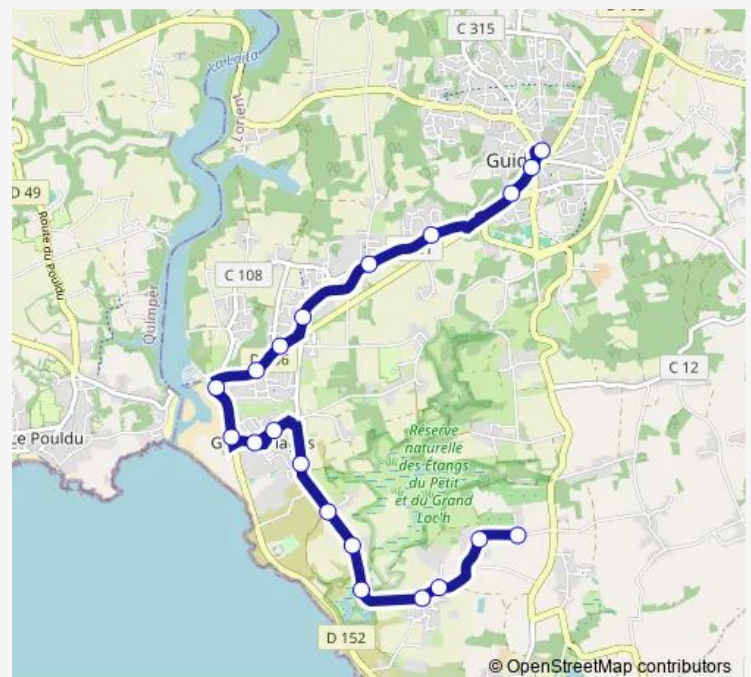

Villeneuve Troloch

Etang du Loch

Poulboudel

Trieç

Les Bisquines

Plages

Route schedule

Croix Notre Dame — Plages

Monday	07:17
Tuesday	07:17
Wednesday	07:17
Thursday	07:17
Friday	07:17
Saturday	—
Sunday	—

Route info

Direction: Croix Notre Dame

Stops: 9

Trip Duration: 0 hour 9 min

Direction

Place Jaffré — Croix Notre Dame

Kerbigot

Roz Avel

Port

Le Vallon

Les Bons Amis

Plages

Les Bisquines

Triec

Monday 16:20

Tuesday 16:20

Wednesday 12:05

Thursday 16:20

Friday 16:20

Saturday —

Sunday —

Route info