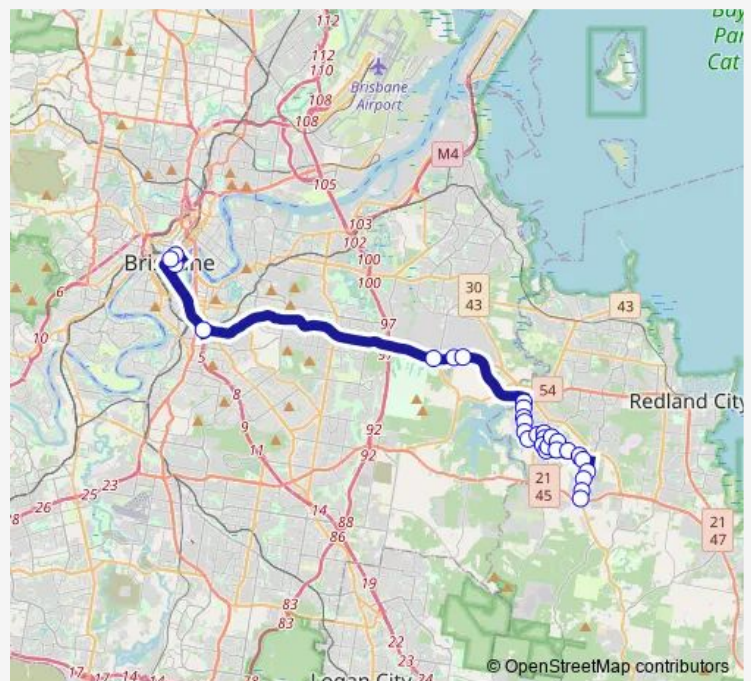

Bus 265 Maridale Park - Brisbane City

[Go to website](#)

Direction

Lyndon Rd near Mount Cotton Rd — Ann Street Stop 10A at King George Square

30 stops

[Open route schedule](#)

- Lyndon Rd near Mount Cotton Rd
- Lyndon Rd near Firtree St
- Lyndon Rd near Kurrajong St
- Lyndon Rd near Honeymyrtle Ct
- Korawal St near Timbarra Ct
- Montana Dr at Ivana Ct
- Spirit Dr at Sunburst Ct
- Callaghan Way near Telaska Ct
- Callaghan Way near Brosnan Dr
- Callaghan Way at Greenup St
- Ney Rd at Callaghan Way
- Ney Rd at Coolnwynpin Primary School
- Macquarie St near Ney Rd
- Macquarie St near Jacaranda Rd
- Macquarie St near Simpson St
- Wentworth Dr near Bute Street
- Wentworth Dr near Wills Lane
- Wentworth Dr near Blaxland St
- Mount Cotton Rd near Howlett Rd
- Mount Cotton Rd near Larbonya Cr
- Mount Cotton Rd near Killarney Cr

Route schedule

Lyndon Rd near Mount Cotton Rd — Ann Street Stop 10A at King George Square

Monday	06:09-07:09
Tuesday	06:09-07:09
Wednesday	06:09-07:09
Thursday	06:09-07:09
Friday	06:09-07:09
Saturday	—
Sunday	—

Route info

Direction: Lyndon Rd near Mount Cotton Rd

Stops: 30

Trip Duration: 1 hour 7 min

265 — Maridale Park - Brisbane City

Mount Cotton Rd near Killarney Cr

Mount Cotton Rd at Winter Memorial Park

Old Cleveland Rd near Bacton Rd

Old Cleveland Rd near Bacton Rd

The Sleeman Centre, stop C

Buranda busway, platform 1

Elizabeth Street Stop 85

Ann Street Stop 7 at Anzac Square

Ann Street Stop 10A at King George Square

Direction

Elizabeth Street Stop 85 — Lyndon Rd near Duncan Rd