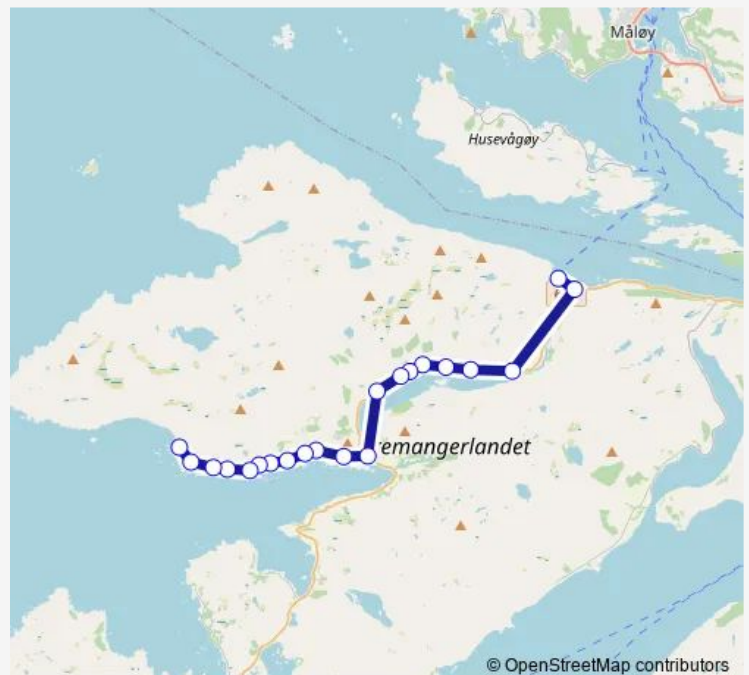

Oldeide kryss

Svoren

Berleporten

Klubben

Hamnen

Nygård

Haukedal

Rugsundbru kryss

## Route schedule

Hauge skule — Bortnen

Monday —

Tuesday —

Wednesday —

Thursday —

Friday —

Saturday —

## Route info

Direction: Hauge skule

Stops: 25

Trip Duration: 0 hour 30 min

© OpenStreetMap contributors

■ 265 — Bremanger-Oldeide-Svelgen

**BusMaps**

Leirgulen