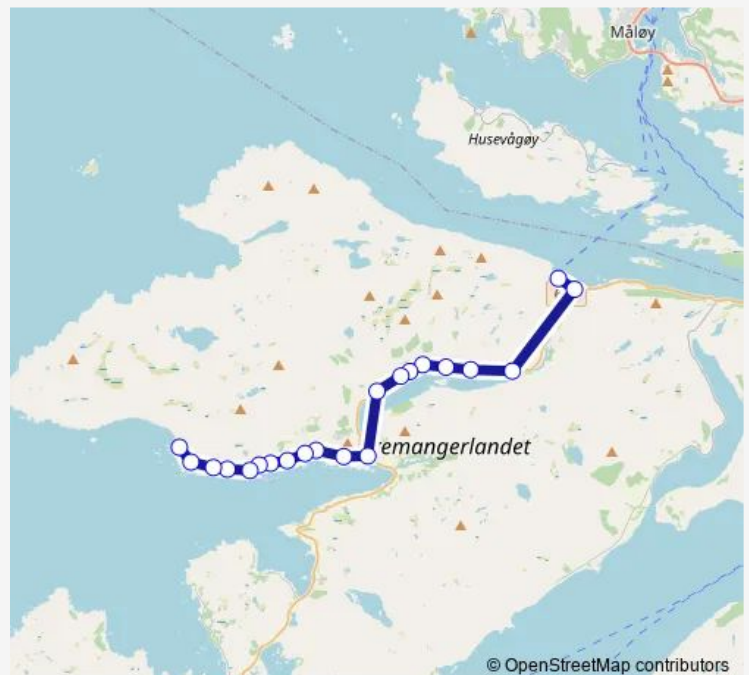

Tuesday —

Wednesday 09:05

Thursday —

Friday 09:05

Saturday —

Sunday —

Route info

Direction: Oldeide ferjekai

Stops: 16

Trip Duration: 0 hour 35 min

© OpenStreetMap contributors

■ 265 — Bremanger-Oldeide-Svelgen

BusMaps

Direction

Hauge skule — Bortnen

25 stops

[Open route schedule](#)

Hauge skule

Hauge

Bremanger rutebilstasjon

Smedvik kryss

Svarstad

Varpe ytre

Varpe