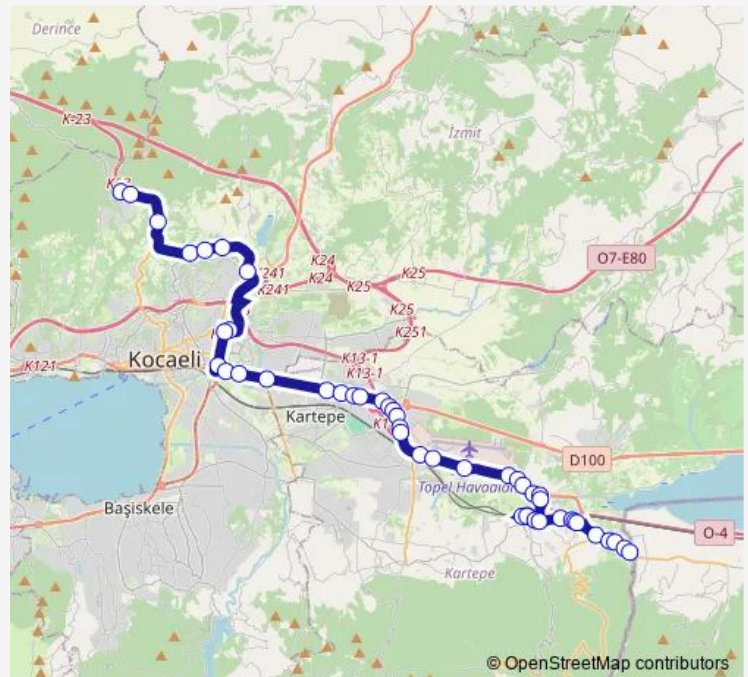

Thursday 06:45-21:45

Friday 06:45-21:45

Saturday 06:30-20:15

Sunday 06:30-20:15

Route info

Direction: Umuttepe Peronlar

Stops: 47

Trip Duration: 0 hour 50 min