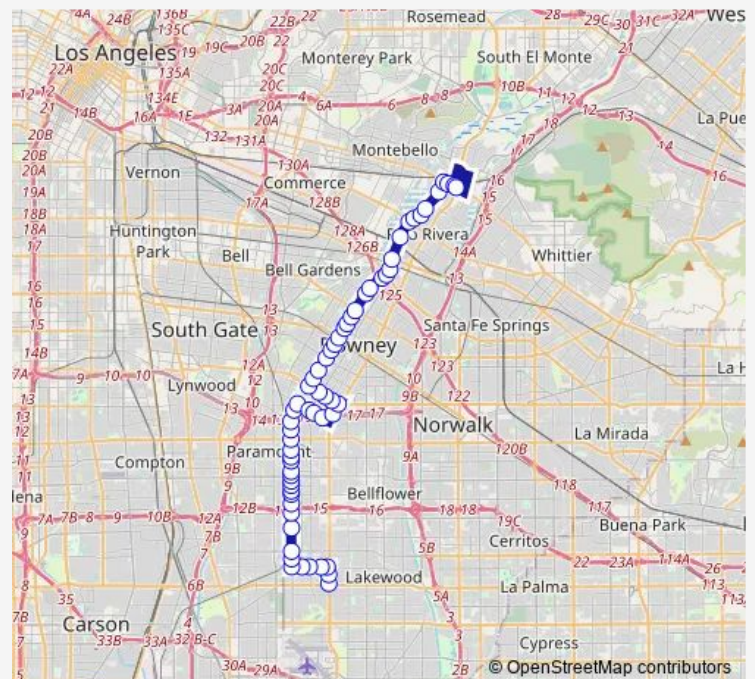

Paramount / 7th

Paramount / 5th

Paramount / Firestone

Route schedule

Whittier / Rosemead — Lakewood Shopping Center

Monday 05:35-20:35

Tuesday 05:35-20:35

Wednesday 05:35-20:35

Thursday 05:35-20:35

Friday 05:35-20:35

Saturday 07:52-19:53

Sunday 07:52-19:53

Route info

Direction: Whittier / Rosemead

Stops: 59

Trip Duration: 1 hour 12 min

Imperial / Brookshire

Imperial / Barlin

Imperial / Lakewood

Lakewood Blvd Station

Lakewood / Gardendale

Gardendale / Barlin

Gardendale / Brookshire

Gardendale / Downey

Wednesday 05:06-20:15

Thursday 05:06-20:15

Friday 05:06-20:15

Saturday 07:26-19:26

Sunday 07:26-19:26

Route info

Direction: Lakewood Shopping Center

Stops: 61