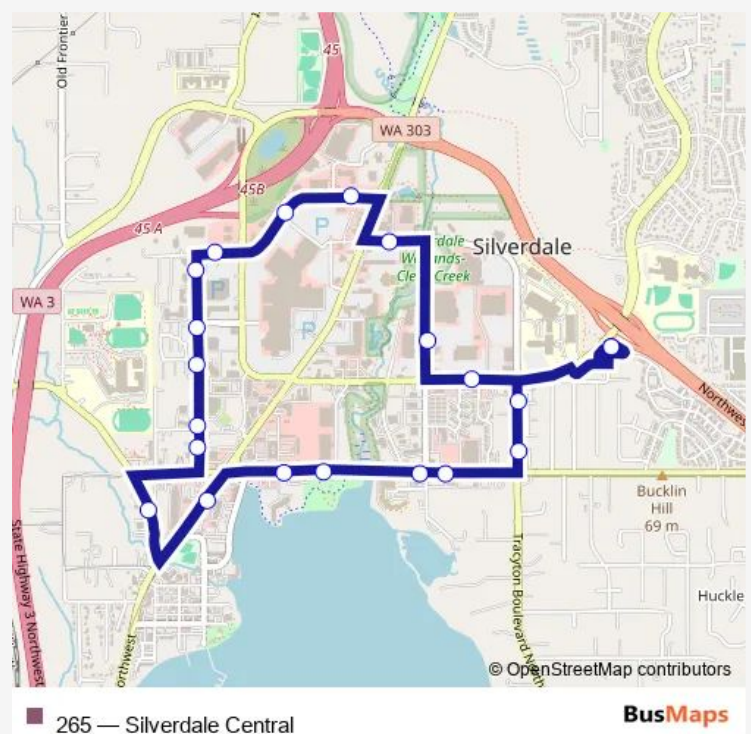

Bucklin Hill Rd & Randall Way

Randall Way at Danwood (Sheriff's Dept.)

Randall Way across from the Wellington Apts.

Randall Way at Plaza Rd (Target)

Randall Way at Blood Center

Randall Way at Kitsap Mall

Randall at Silverdale Way

Myhre at All Star Lanes

Mickelberry at Trader Joe's

Ridgetop at Cranway Ln

Silverdale Transit Center (Stc)

Route schedule

Silverdale Transit Center (Stc) — Silverdale Transit Center (Stc)

Monday 09:00-19:00

Tuesday 09:00-19:00

Wednesday 09:00-19:00

Thursday 09:00-19:00

Friday 09:00-19:00

Saturday 09:00-18:00

Sunday —

Route info

Direction: Silverdale Transit Center (Stc)

Stops: 20

Trip Duration: 0 hour 20 min

Direction

Silverdale Transit Center (Stc) — Silverdale Transit Center (Stc)

21 stops

[Open route schedule](#)

Silverdale Transit Center (Stc)

Ridgetop & Myhre (near Best Buy)