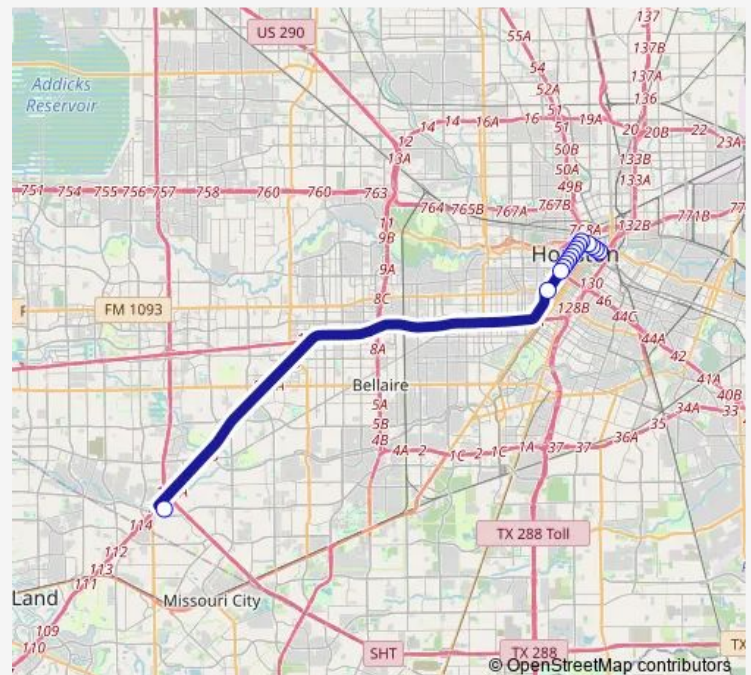

### Direction

Congress St @ La Branch St — West Belfort Park & Ride

15 stops

[Open route schedule](#)

Congress St @ La Branch St

Congress St @ Caroline St

Congress St @ Fannin St

Congress St @ Travis St

Smith St @ Pierce St

Smith St @ Elgin St

West Belfort Park & Ride

### Route schedule

Congress St @ La Branch St — West Belfort Park & Ride

Monday 05:33-19:05

Tuesday 05:33-19:05

Wednesday 05:33-19:05

Thursday 05:33-19:05

Friday 05:33-19:05

Saturday —

### Route info

Direction: Congress St @ La Branch St

Stops: 15

Trip Duration: 0 hour 33 min

**Direction**

West Belfort Park &amp; Ride — Congress St @ La Branch St

16 stops

[Open route schedule](#)