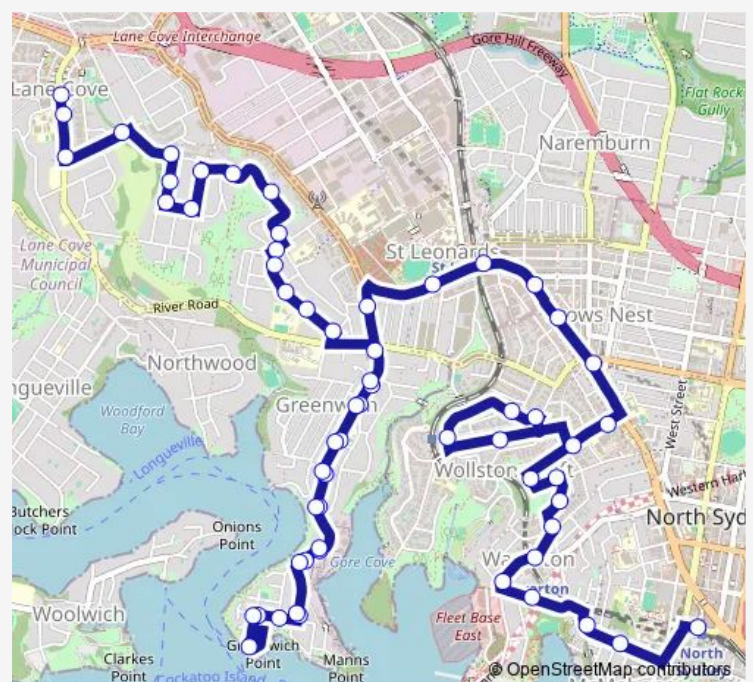

Pacific Hwy Opp Crows Nest Station

Pacific Hwy Before Christie St

### Route schedule

North Sydney Station, Blue St, Stand F — Lane Cove Library, Longueville Rd

Monday 07:28-08:00

Tuesday 07:28-08:00

Wednesday 07:28-08:00

Thursday 07:28-08:00

Friday 07:28-08:00

Saturday —

### Route info

Direction: North Sydney Station, Blue St, Stand F

Stops: 62

Trip Duration: 0 hour 53 min

265 — North Sydney to Lane Cove via Crows Nest

St Leonards Station, Pacific Hwy, Stand B

Pacific Hwy Opp Gore Hill Oval