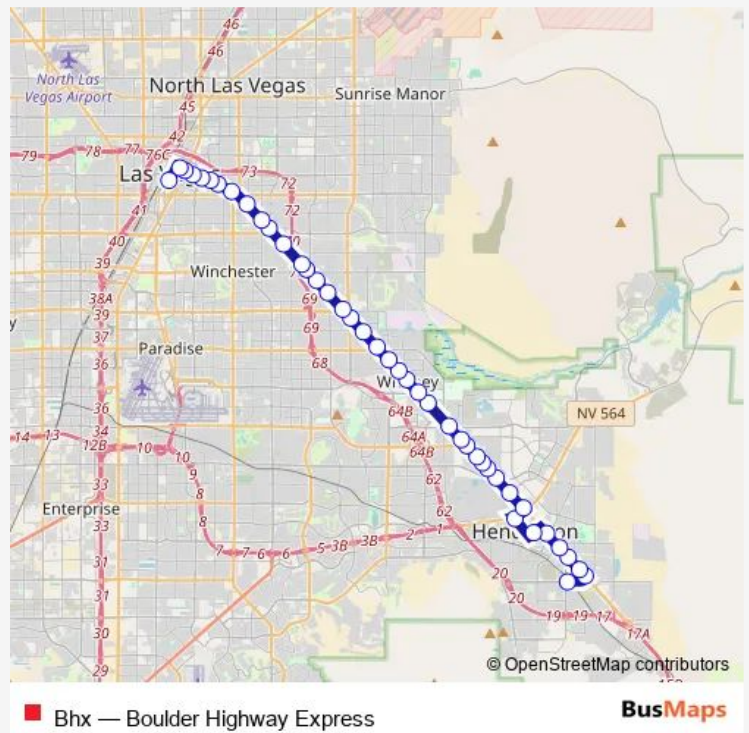

Bus Bhx Boulder Highway Express

[Go to website](#)

Direction
 EB Paradise Hills after Compassion — Bonneville Transit Center Bay 14
 49 stops
[Open route schedule](#)

- EB Paradise Hills after Compassion
- EB Paradise Hills before Dawson
- NB Conestoga before 550 Conestoga
- WB Conestoga before Nevada State
- NB Wagonwheel after US 95
- NB Boulder after Roberts
- NB Boulder after Magic
- NB Boulder after Equestrian
- NB Boulder after Racetrack
- NB Bouldr at VA SE Prim Care Clinic
- NB Boulder after Pueblo
- NB Boulder after Palo Verde
- NB Boulder after Major
- NB Boulder after Basic
- NB Boulder Hwy after Texas
- NB Boulder after Lake Mead
- NB Boulder after Water
- NB Boulder after Warm Springs
- NB Boulder after King
- NB Boulder after Rolly
- NB Boulder before Corn

Route info

Direction: EB Paradise Hills after Compassion
 Stops: 49
 Trip Duration: 1 hour 25 min

NB Boulder after Merlayne

NB Boulder after Sunset

NB Boulder after Galleria

NB Boulder after Broadbent

NB Boulder before Russell

WB Fremont after Bruce

WB Fremont before 15th

SB Maryland before Carson

WB Carson after 9th

WB Carson before Las Vegas

WB Carson before 3rd

Bonneville Transit Center Bay 14

Direction