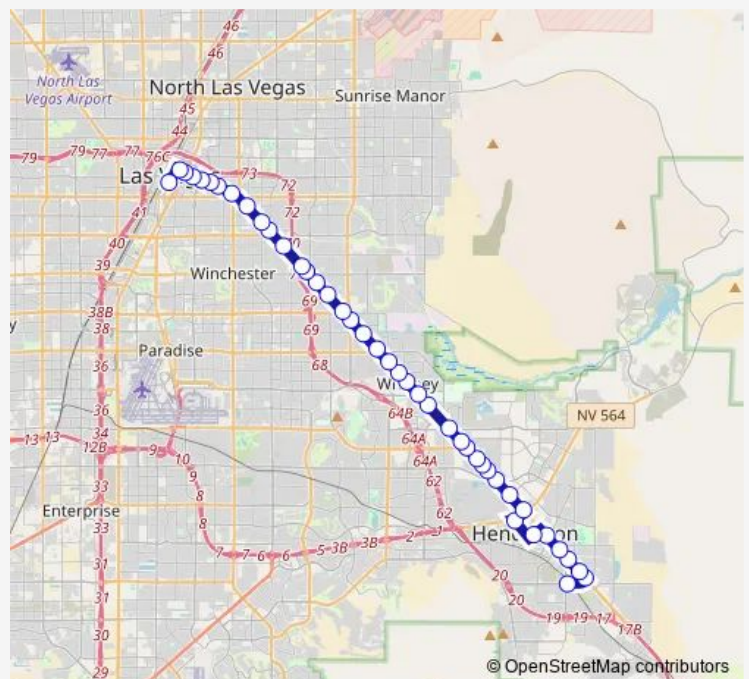

NB Boulder after King

NB Boulder after Rolly

NB Boulder before Corn

Route schedule

EB Paradise Hills after Compassion — Bonneville Transit Center Bay 14

Monday 04:39-23:23

Tuesday 04:39-23:23

Wednesday 04:39-23:23

Thursday 04:39-23:23

Friday 04:39-23:23

Saturday 05:15-23:23

Sunday 05:16-22:56

Route info

Direction: EB Paradise Hills after Compassion

Stops: 49

Trip Duration: 1 hour 25 min

■ BHX — Boulder Highway Express

NB Boulder after Merlayne

NB Boulder after Sunset

NB Boulder after Galleria

NB Boulder after Broadbent

NB Boulder before Russell

NB Boulder before Desert Horizons

NB Boulder after Hamilton

SB Maryland before Carson

WB Carson after 9th

WB Carson before Las Vegas

WB Carson before 3rd

Bonneville Transit Center Bay 14

Direction

Bonneville Transit Center Bay 14 — WB Horizon after College

42 stops