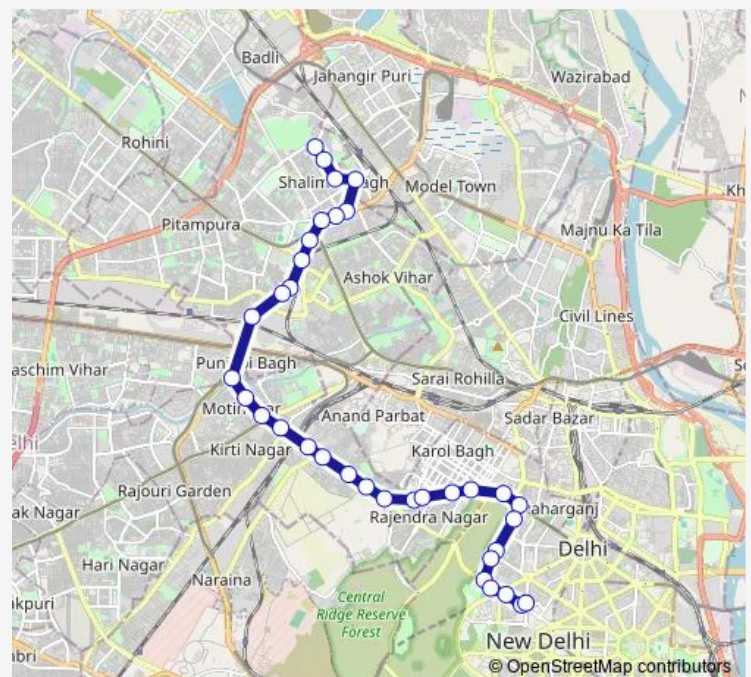

Thursday 06:55-18:45

Friday 06:55-18:45

Saturday 06:55-18:45

Sunday 06:55-18:45

Route info

Direction: Shalimar Bagh BH Block

Stops: 35

Trip Duration: 1 hour 10 min