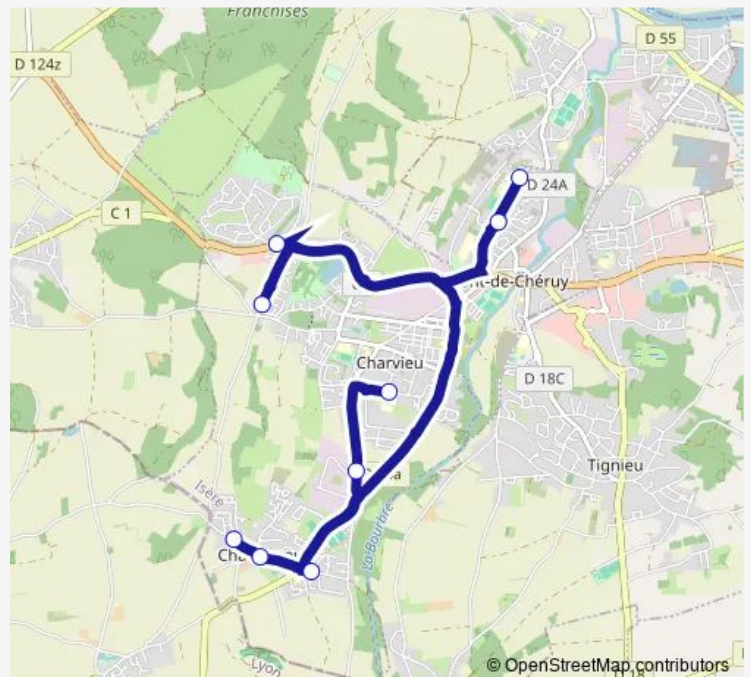

LE Piarday

Rond Point DE LA Lechere

LA Refeuille

Chavagneux Chapelle

Chavagneux LES Grands Champs

RUE DE LA Plaine

Centre Commercial

Route schedule

Route info

Direction: College LE Grand Champ

Stops: 9

Trip Duration: 0 hour 35 min

■ PCH07 — Charvieu Chavagneux-PT DE Cheruy

Direction

LE Piarday — College LE Grand Champ

7 stops

Wednesday 07:00

Thursday 07:00

Friday 07:00

Saturday —

Sunday —

Route info

Direction: Rond Point DE LA Lechere

Stops: 8

Friday 18:05

Saturday —

Sunday —

Route info

Direction: College LE Grand Champ

Stops: 5

Trip Duration: 0 hour 21 min

Direction