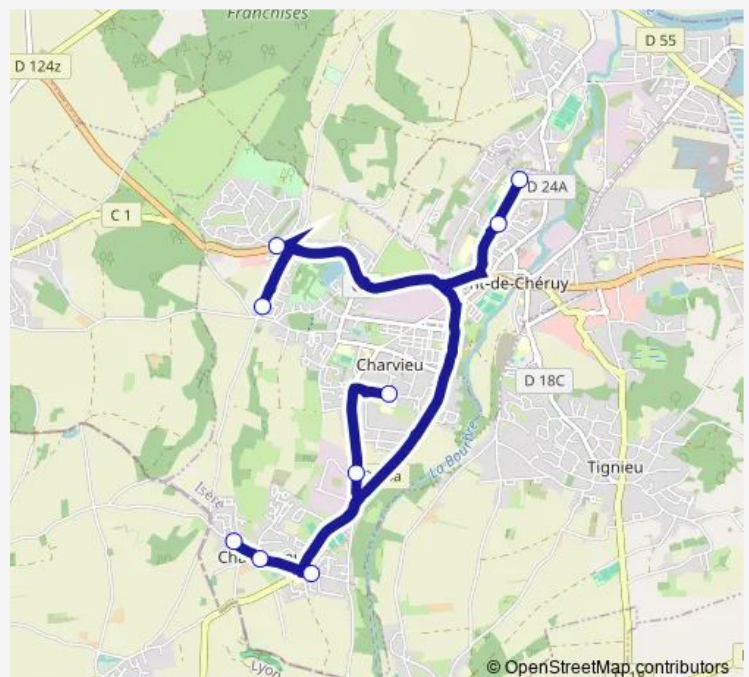

### Direction

College LE Grand Champ — Centre Commercial

9 stops

[Open route schedule](#)

College LE Grand Champ

Lycees

LE Piarday

Rond Point DE LA Lechere

### Route schedule

College LE Grand Champ — Centre Commercial

Monday 18:10

Tuesday 18:10

Wednesday 12:05

Thursday 18:10

Friday 18:10

Saturday —

### Route info

Direction: College LE Grand Champ

Stops: 9

Trip Duration: 0 hour 35 min

■ Pch07 — Charvieu Chavagneux-PT DE Cheruy

**Direction**

LE Piarday — College LE Grand Champ

7 stops

## Route info

Direction: LE Piarday

Stops: 7

Trip Duration: 0 hour 22 min