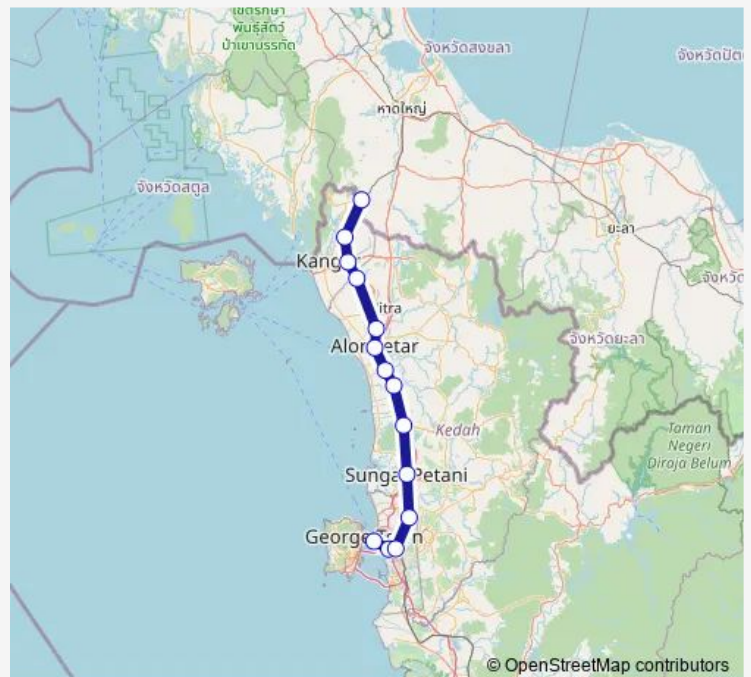

Tram Padang Besar Line KTM Butterworth - Padang Besar

[Go to website](#)

**Direction**

Butterworth — Padang Besar

14 stops

[Open route schedule](#)

- Butterworth
- Bukit Tengah
- Bukit Mertajam
- Tasek Gelugor
- Sungai Petani
- Gurun
- Kobah
- Tokai
- Alor Star
- Anak Bukit
- Kodiang
- Arau
- Bukit Katri
- Padang Besar

Route schedule

Butterworth — Padang Besar

Monday	05:20-21:35
Tuesday	05:20-21:35
Wednesday	05:20-21:35
Thursday	05:20-21:35
Friday	05:20-21:35
Saturday	05:20-21:35
Sunday	05:20-21:35

Route info

Direction: Butterworth

Stops: 14

Trip Duration: 1 hour 51 min

## Route info

Direction: Padang Besar

Stops: 14

Trip Duration: 1 hour 51 min

Padang Besar Line Tram time schedules and route maps are available in an offline PDF at [busmaps.com](https://busmaps.com). Use the [busmaps.com](https://busmaps.com) website to see live bus times, train schedule or subway schedule, and step-by-step directions for all public transit in George Town