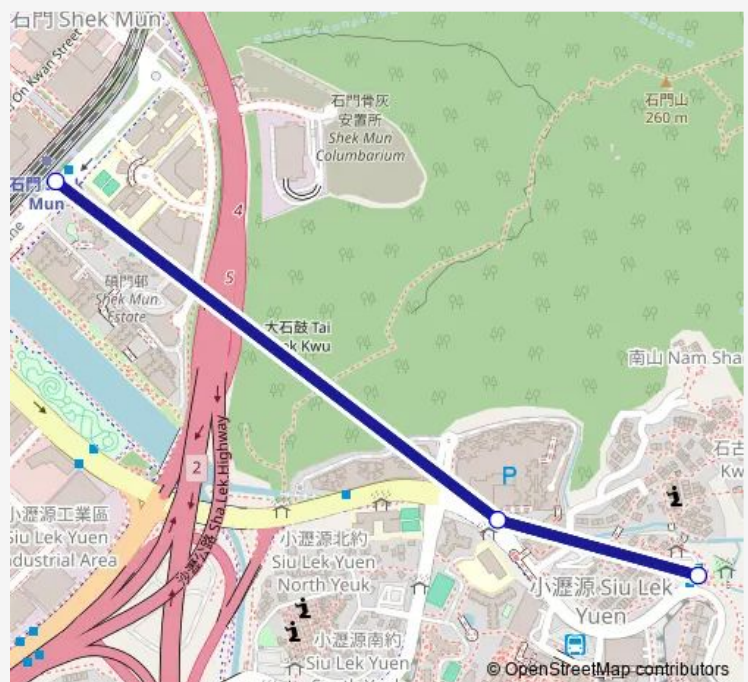

Bus 65m Wong NAI TAU - Shek MUN Station (Short Working Service)

[Go to website](#)

Direction

ON Ming Street, Near KIN Shek House, Shek MUN Estate
— Wong NAI TAU BUS Terminus

3 stops

[Open route schedule](#)

ON Ming Street, Near KIN Shek House, Shek MUN Estate

SIU LEI Yuen Road, Outside Castello|Bus LAY-BY ON SIU
LEK Yuen Road Opposite Kwong Yuen Estate,

Wong NAI TAU BUS Terminus

Route schedule

ON Ming Street, Near KIN Shek House, Shek MUN Estate
— Wong NAI TAU BUS Terminus

Monday 07:00-21:50

Tuesday 07:00-21:50

Wednesday 07:00-21:50

Thursday 07:00-21:50

Friday 07:00-21:50

Saturday 07:00-21:50

Sunday 07:00-21:50

Route info

Direction: ON Ming Street, Near KIN Shek House, Shek
MUN Estate

Stops: 3

Trip Duration: 0 hour 4 min

■ 65m — Wong NAI TAU - Shek MUN Station (Short Working Service)

Direction

Wong NAI TAU BUS Terminus — ON Ming Street, Near KIN Shek House, Shek MUN Estate