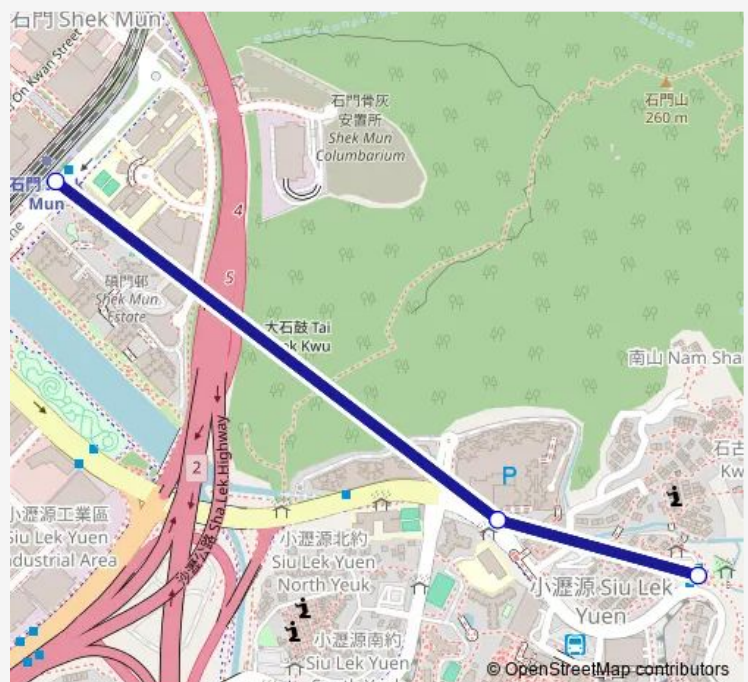

Bus 65M Wong NAI TAU - Shek MUN Station (Short Working Service)

[Go to website](#)

Direction

ON MING STREET, NEAR KIN SHEK HOUSE, SHEK MUN ESTATE — WONG NAI TAU BUS TERMINUS

3 stops

[Open route schedule](#)

ON MING STREET, NEAR KIN SHEK HOUSE, SHEK MUN ESTATE

SIU LEI YUEN ROAD, OUTSIDE CASTELLO|BUS LAY-BY ON SIU LEK YUEN ROAD OPPOSITE KWONG YUEN ESTATE,

WONG NAI TAU BUS TERMINUS

Route schedule

ON MING STREET, NEAR KIN SHEK HOUSE, SHEK MUN ESTATE — WONG NAI TAU BUS TERMINUS

Monday	07:00-21:50
Tuesday	07:00-21:50
Wednesday	07:00-21:50
Thursday	07:00-21:50
Friday	07:00-21:50
Saturday	07:00-21:50
Sunday	07:00-21:50

Route info

Direction: ON MING STREET, NEAR KIN SHEK HOUSE, SHEK MUN ESTATE

Stops: 3

Trip Duration: 0 hour 4 min

Direction

WONG NAI TAU BUS TERMINUS — ON MING STREET,
NEAR KIN SHEK HOUSE, SHEK MUN ESTATE

4 stops

[Open route schedule](#)

WONG NAI TAU BUS TERMINUS

SIU LEK YUEN ROAD, OUTSIDE KWONG YUEN ES-
TATE CARPARK