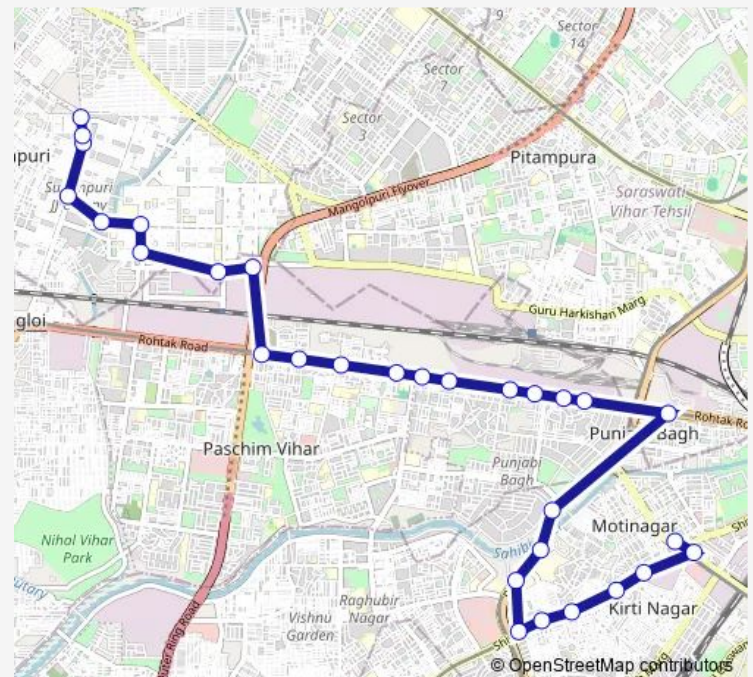

### Route schedule

Karampura Terminal — Sultanpuri Terminal

Monday 06:15-21:05

Tuesday 06:15-21:05

Wednesday 06:15-21:05

Thursday 06:15-21:05

Friday 06:15-21:05

Saturday 06:15-21:05

### Route info

Direction: Karampura Terminal

Stops: 30

Trip Duration: 0 hour 59 min

■ 908up

BusMaps

B-Block Mangolpuri

Q Block Mangolpuri