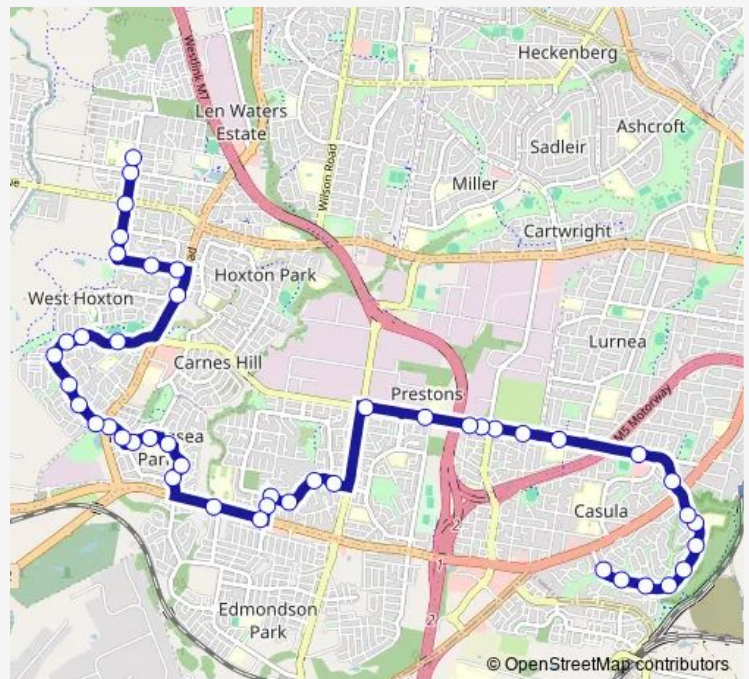

School Bus 1031 Leacocks Lane and Kendall Dr to Thomas Hassall College

[Go to website](#)

Direction

Leacocks Lane Before Tucker Rd — Thomas Hassall Anglican College, Kingsford Smith Av

46 stops

[Open route schedule](#)

Route schedule

Leacocks Lane Before Tucker Rd — Thomas Hassall Anglican College, Kingsford Smith Av

Monday	07:10
Tuesday	07:10
Wednesday	07:10
Thursday	07:10
Friday	—
Saturday	—
Sunday	—

Route info

Direction: Leacocks Lane Before Tucker Rd

Stops: 46

Trip Duration: 0 hour 33 min

1031 — Leacocks Lane and Kendall Dr to Thomas Hassall College

Braidwood Dr At Corfield Rd

Corfield Rd Before Camden Valley Way

Camden Valley Way At Gellibrand Rd

Camden Valley Way Opp William Carey Christian School

Horningsea Park Dr After Joshua Moore Dr

Horningsea Park Dr Opp Carruthers Dr

Bunya Park, Horningsea Park Dr

John Edmonson High School, School Grounds

Horningsea Park Dr Before Joshua Moore Dr

Joshua Moore Dr At Sunrise Pl