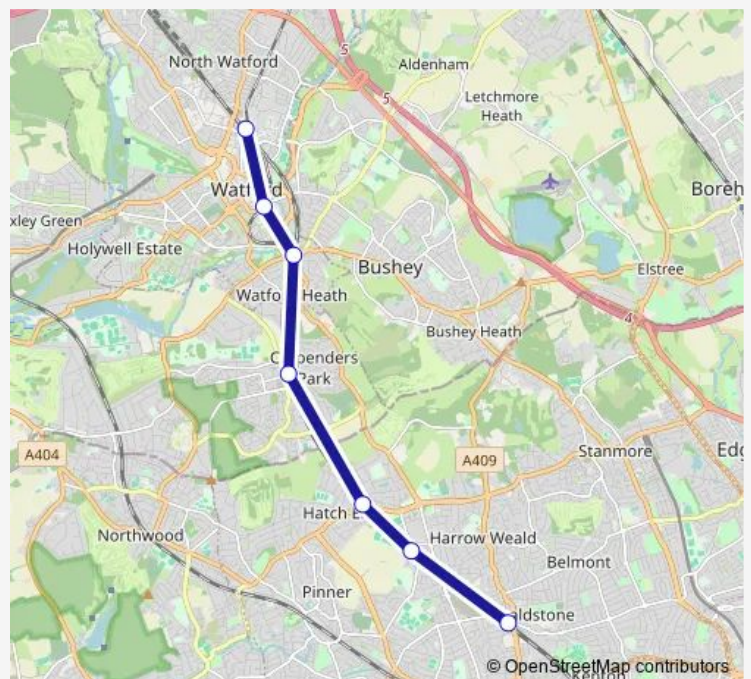

Rail Replacement Bus Service Lo:Hrw->Wfj LO replacement bus service from HRW to Wfj

[Go to website](#)

Direction

Harrow & Wealdstone — Watford Junction

7 stops

[Open route schedule](#)

Harrow & Wealdstone

Headstone Lane

Hatch End

Carpenders Park

Bushey

Watford High Street

Watford Junction

Route schedule

Harrow & Wealdstone — Watford Junction

Monday 00:10-12:10

Tuesday —

Wednesday —

Thursday —

Friday —

Saturday 06:10-01:10⁺¹

Sunday 00:10-01:10⁺¹

Route info

Direction: Harrow & Wealdstone

Stops: 7

Trip Duration: 0 hour 47 min

Lo:Hrw->Wfj Rail Replacement Bus Service time schedules and route maps are available in an offline PDF at busmaps.com. Use the busmaps.com website to see live bus times, train schedule or subway schedule, and step-by-step directions for all public transit in Harrow